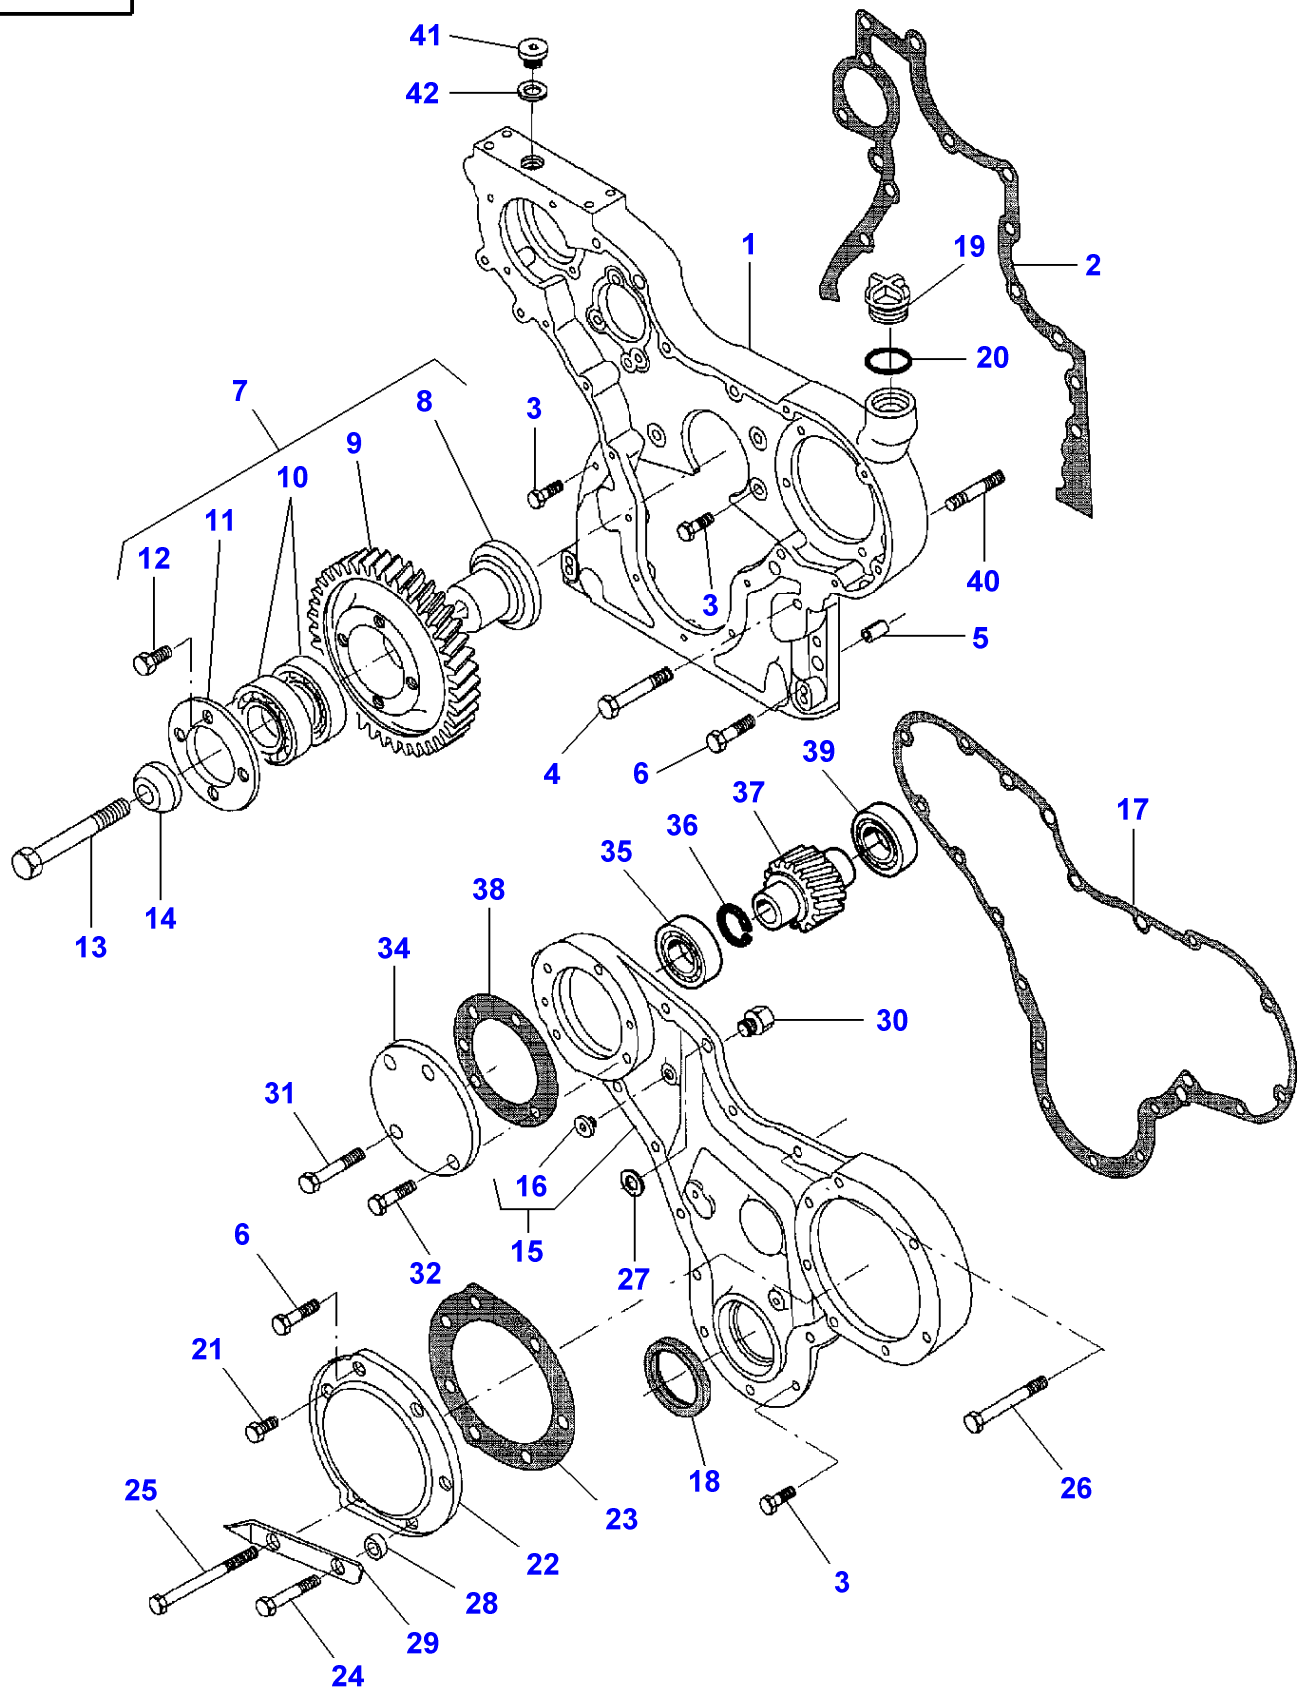

D-HB03-004-A

Item	Part Number	Qty	Description	Comments
				M F 7254 - M F 7256
1	V836859491	1	Timing Gear Case	
2	V836647419	1	Gasket	
3	V528801400	17	Screw	M8X25
4	V529801470	1	Screw	M8X60
5	V598359850	4	Pin	
6	V529801440	5	Screw	M8X45
7	V836647946	1	Gear	
8	V836647937	1	Shaft	(7)
9	V836122756	1	Gear	(7)
10	V610071079	1	Bearing	(7)
11	V836122759	1	Flange	(7)
12	V528801360	4	Screw	(7) M8X16
13	V529902720	1	Screw	M14X85
14	V836122758	1	Flange	
15	V836117328	1	Cover	
16	V588204963	1	Plug	(15)
17	V836117329	1	Gasket	
18	V614105880	1	Seal	
19	V836017927	1	Plug	
20	V614603540	1	O Ring	
21	V528801362	2	Screw	M8X16
22	V836120144	1	Cover	
23	V836112272	1	Gasket	
24	V529801460	1	Screw	M8X55
25	V529801562	1	Screw	M8X110
26	V529801500	4	Screw	M8X75
27	V836120989	1	Washer	
28	V836019695	2	Sleeve	
29	V836352823	1	Plate	
30	V836647774	1	Screw	
31	V529801440	3	Screw	M8X45
32	V528801380	1	Screw	M8X20
33	V836324279	1	Drive	
34	V836120881	1	Bearing Housing	
35	V610060094	1	Bearing Assy	
36	V617330031	1	Circlip	
37	V836122843	1	Shaft	
38	V836117338	1	Gasket	
39	V610060090	1	Bearing Assy	
40	V546801860	4	Stud	
41	V640325018	1	Plug	
42	V615881822	1	Seal