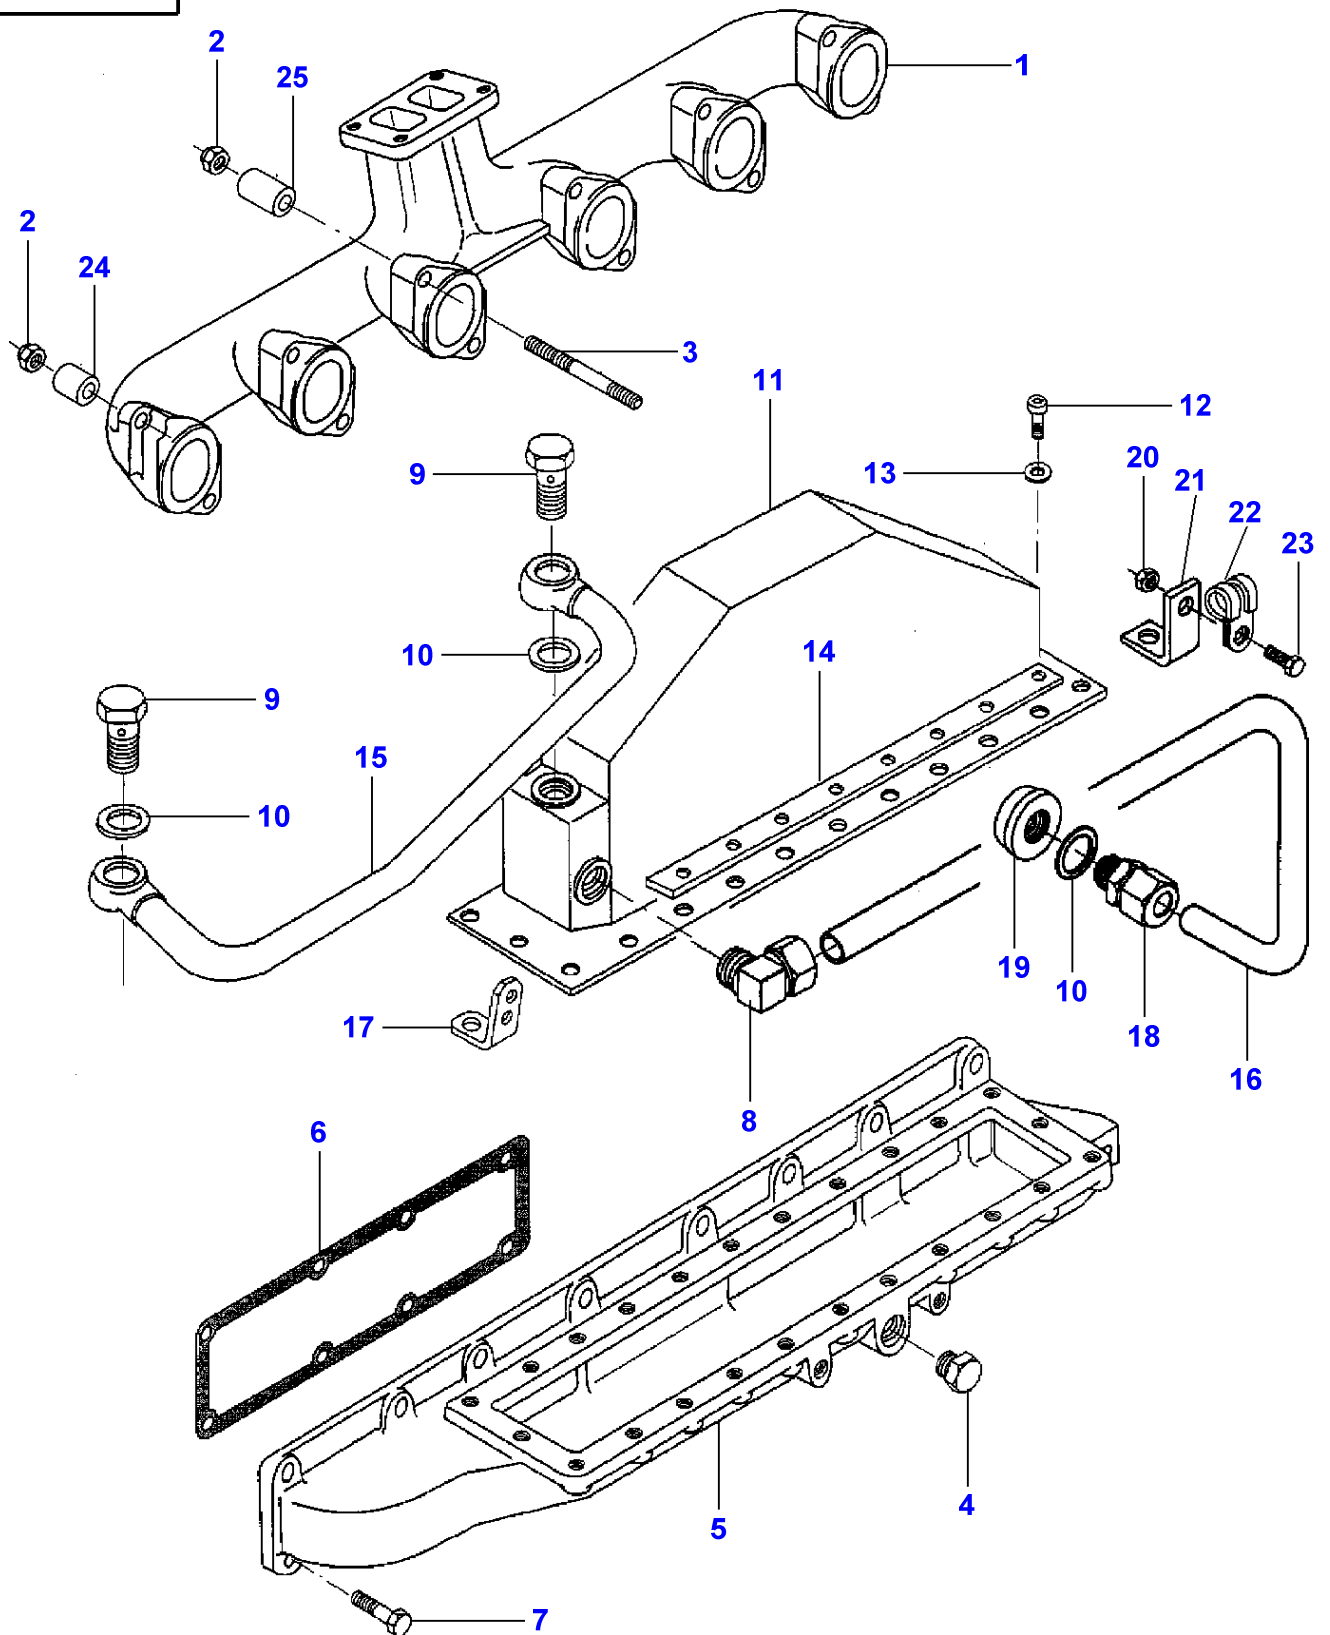

D-HB19-004-B

MASSEY FERGUSON

MF 7200 SERIES COMBINE ENGINE/VALMET - 1637384

1637384

TURBOCHARGER-INLET AND EXHAUST MANIFOLD - M F 7254 - M F 7256

73

Item	Part Number	Qty	Description	Comments
				M F 7254 - M F 7256
1	V836864007	1	Exhaust Manifold	
2	V513601002	12	Nut	M10
3	V836859188	12	Bolt	
4	V836114958	1	Plug	
5	V836855552	1	Ind.Manifold	
6	V836847496	2	Gasket	
7	V528801380	15	Screw	M8X20
8	V641176018	1	Union	
9	V640435018	3	Banjo Fitting	
10	V615882227	6	Gasket	
11	V836859178	1	Intercooler	
12	V581804600	24	Screw	M8X20
13	V500150840	8	Washer	
14	V836859427	2	Plate	
15	V836859415	1	Pipe	
16	V836864188	1	Pipe	MF 7254
	V836859246	1	Pipe	MF 7256
17	V836855774	1	Angle	
18	V641086018	1	Union	
19	V836859711	1	Union	
20	V504800800	1	Nut	
21	V836664124	1	Support	
22	V602074618	1	Clamp	
23	V528801380	1	Screw	
24	V836664012	2	Sleeve	Length 33
25	V836664013	10	Sleeve	Length 45