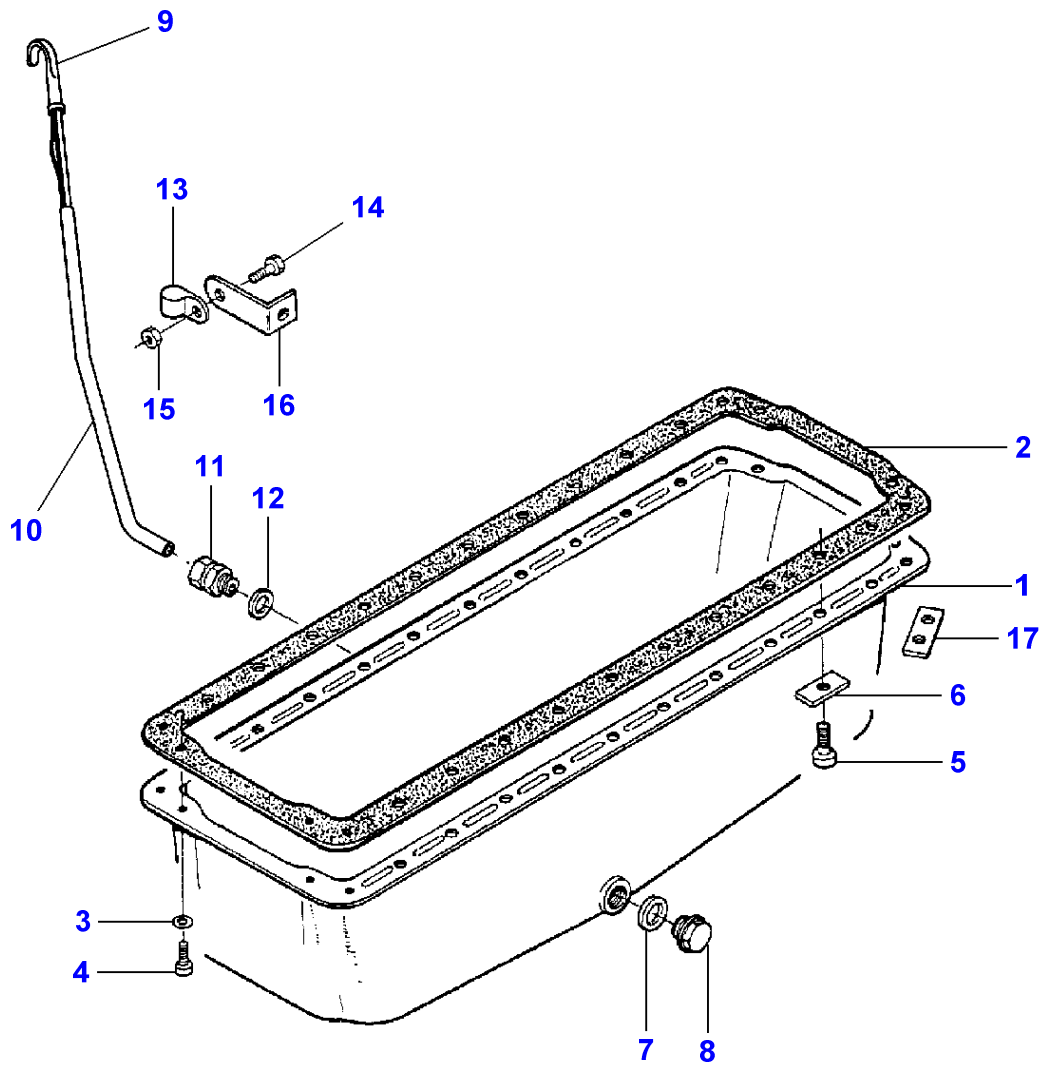

D-HB10-004-B

MASSEY FERGUSON

MF 7200 SERIES COMBINE ENGINE/VALMET - 1637384

1637384

LUBRICATING OIL SUMP - M F 7254 - M F 7256

66

Item	Part Number	Qty	Description	Comments
				M F 7254 - M F 7256
1	V836347308	1	Sump	
2	V836322538	1	Gasket	
3	V500950800	4	Washer	
4	V581804600	4	Screw	M8X20
5	V581805000	24	Screw	M10X20
6	V836859560	20	Washer	
7	V615882227	1	Gasket	
8	V640045022	1	Plug	
9	V836346298	1	Dipstick	
10	V836859563	1	Pipe	
11	V641086012	1	Union	
12	V615881620	1	Seal	
13	V602060612	1	Clamp	
14	V528801380	1	Screw	M8X20
15	V504800800	1	Nut	M8
16	V836859955	1	Support	
17	V836859561	2	Washer