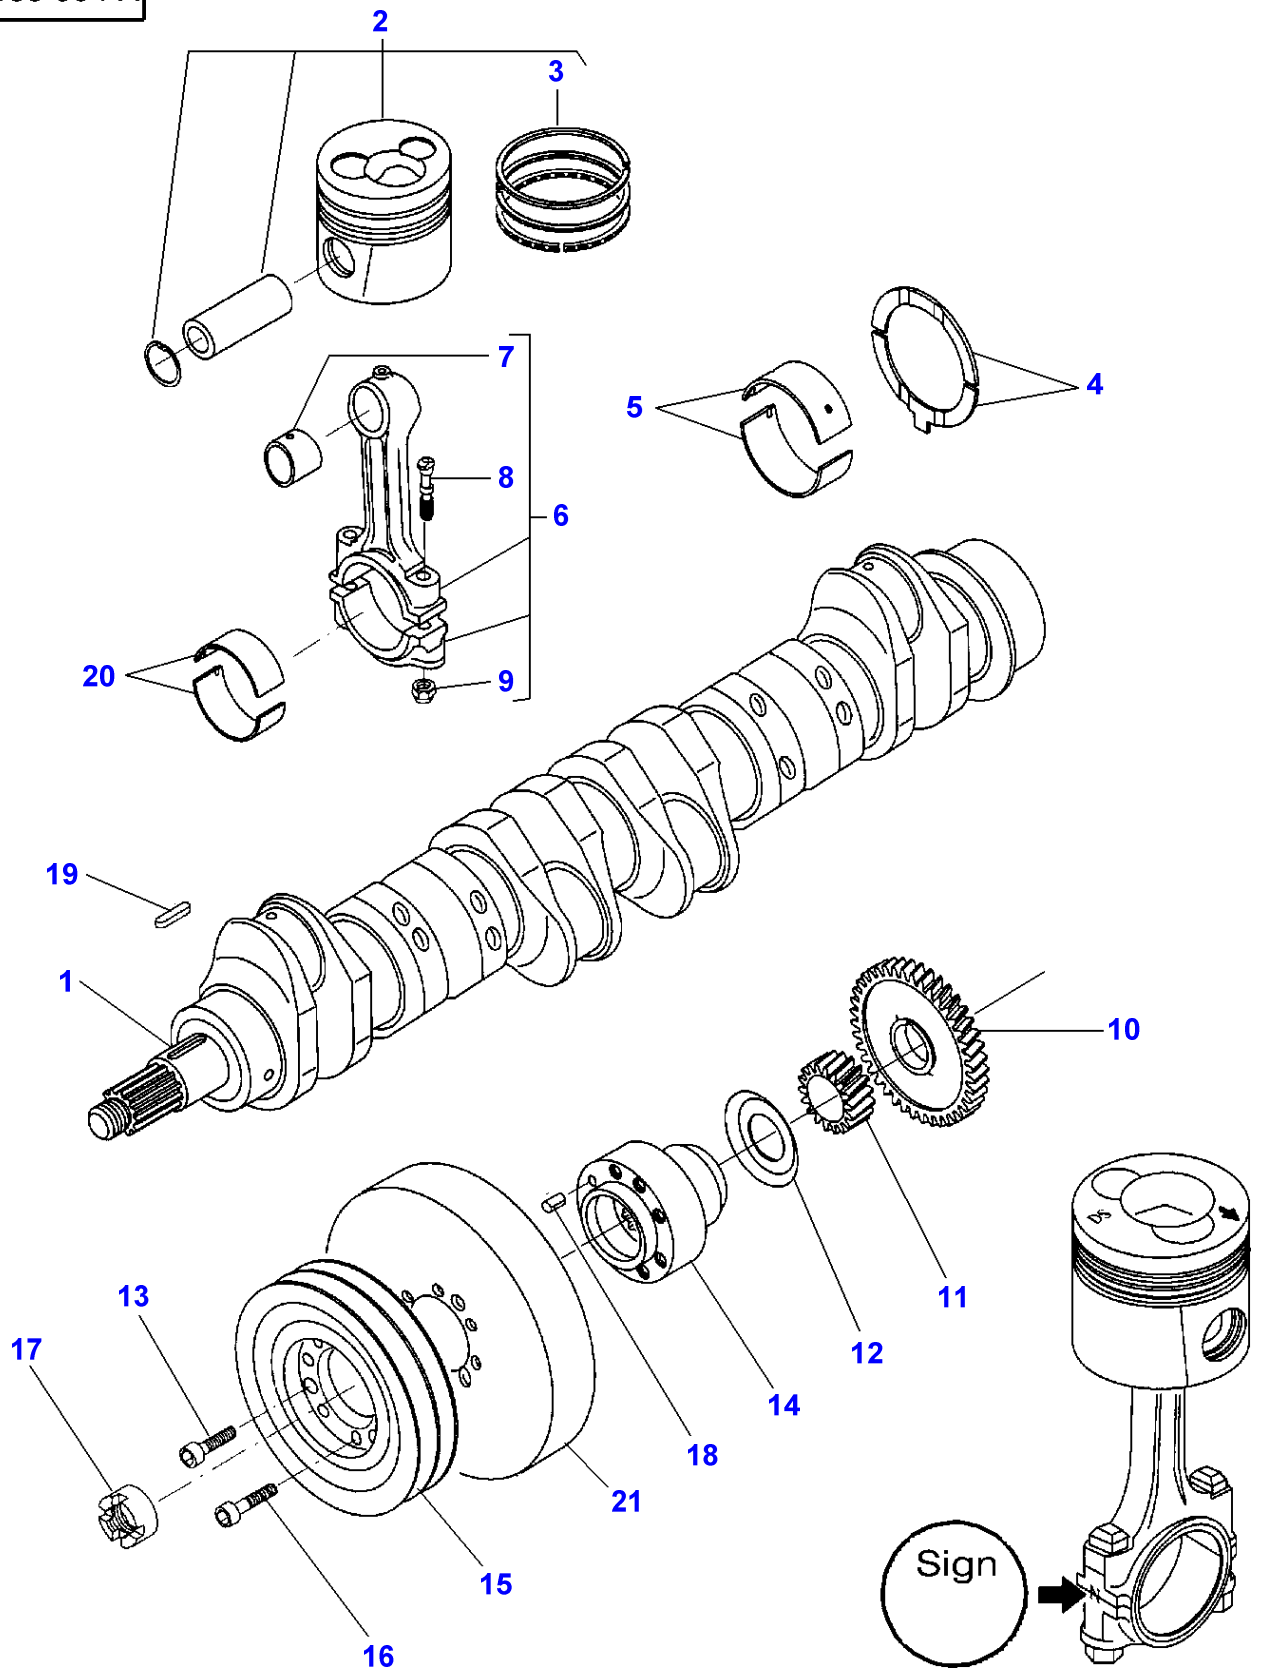

D-HB05-004-A

Item	Part Number	Qty	Description	Comments
				M F 7254 - M F 7256
1	V836852281	1	Crankshaft	
2	V836840596	6	Piston	
3	V836640078	1	Kit, Piston Ring	(2)
4	V836119459	2	Chock	STANDARD
	V836120332	X	Thrust Washer	0,1MM
	V836120333	X	Thrust Washer	0,2MM
5	V836655514	7	Bearing	STANDARD Diameter 84,985MM 85,020MM
5	V836655536	X	Bearing	Diameter 84,735MM 84,770MM
5	V836655537	X	Bearing	Diameter 84,485MM 84,520MM
5	V836655538	X	Bearing	Diameter 83,985MM 84,020MM
5	V836655539	X	Bearing	Diameter 83,485MM 83,520MM
6	3638612M1	6	Conrod	2150-2169g X
	V836652104	X	Conrod	2170-2189g A
	V836652105	X	Conrod	2190-2209g B
	V836652106	X	Conrod	2210-2229g C
	V836652107	X	Conrod	2230-2249g D
	V836652108	X	Conrod	2250-2269g E
	V836652109	X	Conrod	2270-2289g H
	V836652110	X	Conrod	2290-2309g I
	V836652111	X	Conrod	2310-2329g J
	V836652112	X	Conrod	2330-2349g K
	V836652113	X	Conrod	2350-2369g L
	V836652114	X	Conrod	2370-2389g M
	V836652115	X	Conrod	2390-2409g N
	V836652116	X	Conrod	2410-2429g O
	V836652117	X	Conrod	2430-2449g P
	V836652118	X	Conrod	2450-2469g R
	V836652119	X	Conrod	2470-2489g S
	V836652120	X	Conrod	2490-2509g T
	V836652121	X	Conrod	2510-2529g U
7	V836646271	1	Bush	(6)
8	V836646204	2	Screw	(6)
9	V836646205	2	Nut	(6)
10	V836119550	1	Pinion	
11	V836122840	1	Pinion	
12	V836122732	1	Ring	
13	V581804620	3	Screw	M8X25
14	V836322586	1	Hub	
15	V836355025	1	Pulley	
16	V581804640	6	Screw	M8X35
17	V836847641	1	Nut	
18	V595954600	1	Pin	
19	V603345110	1	Key	
20	V836110552	6	Bearing	STANDARD Diameter 67,981MM 68,000MM
20	V836112762	X	Bearing	Diameter 67,731MM 67,750MM
20	V836112763	X	Bearing	Diameter 67,481MM 67,500MM
20	V836112765	X	Bearing	Diameter 66,981MM 67,000MM
20	V836112767	X	Bearing	Diameter 66,481MM 66,500MM
21	V836340689	1	Damper	