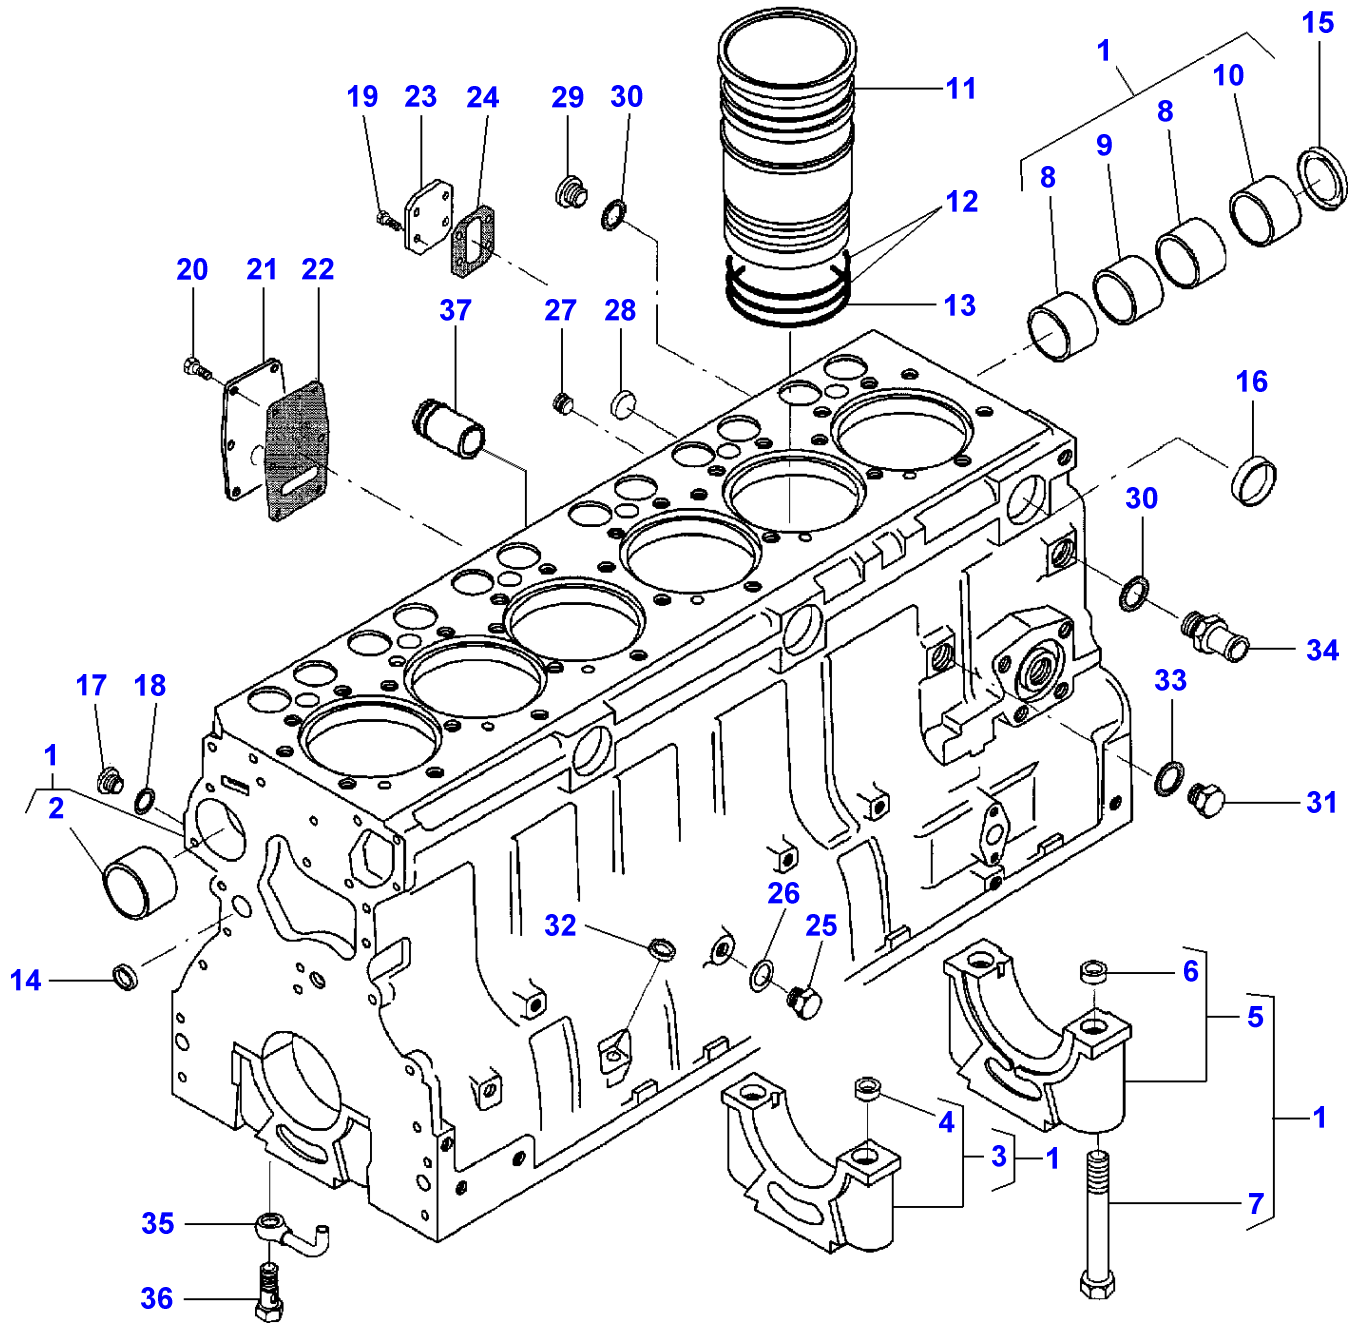

D-HB02-006-A

Item	Part Number	Qty	Description	Comments
				M F 7254 - M F 7256
1	V836847275	1	Cylinder Block	
2	V836322610	1	Bush	(1)
3		6	Bearing Carrier	(1)
4	V836214478	2	Bush	(3)
5		1	Bearing Carrier	(1)
6	V836214478	2	Bush	(5)
7	V529903180	14	Screw	(1)
8	V836852460	2	Bush	(1)
9	V836852459	1	Bush	(1)
10	V836852461	1	Bush	(1)
11	V836647420	6	Liner	
	V836647933	X	Liner	Thickness 9,08MM
	V836647934	X	Liner	Thickness 9,13MM
	V836647935	X	Liner	Thickness 9,23MM
12	V836647502	12	O Ring	
13	V836647503	6	O Ring	
14	V640016016	4	Plug	
15	V836852744	1	Plug	
16	V640016040	3	Plug	
17	V640325110	4	Plug	
18	V615571014	4	Seal	
19	V528801362	4	Screw	
20	V528801380	6	Screw	M8X20
21	V836846444	1	Flange	
22	V836322852	1	Gasket	
23	V836659543	1	Cover	
24	V836659544	1	Gasket	M14X65
25	V640305012	1	Plug	
26	V615881216	1	Gasket	
27	V640025010	1	Plug	
28	V640016018	3	Plug	
29	V640325018	1	Plug	
30	V615881822	2	Seal	
31	V836019756	1	Plug	
32	V640016012	1	Plug	
33	V615881824	1	Seal	
34	V836119837	1	Union	
35	V836855093	6	Pipe	
36	V836338601	6	Valve	
37	V836647574	1	Pipe