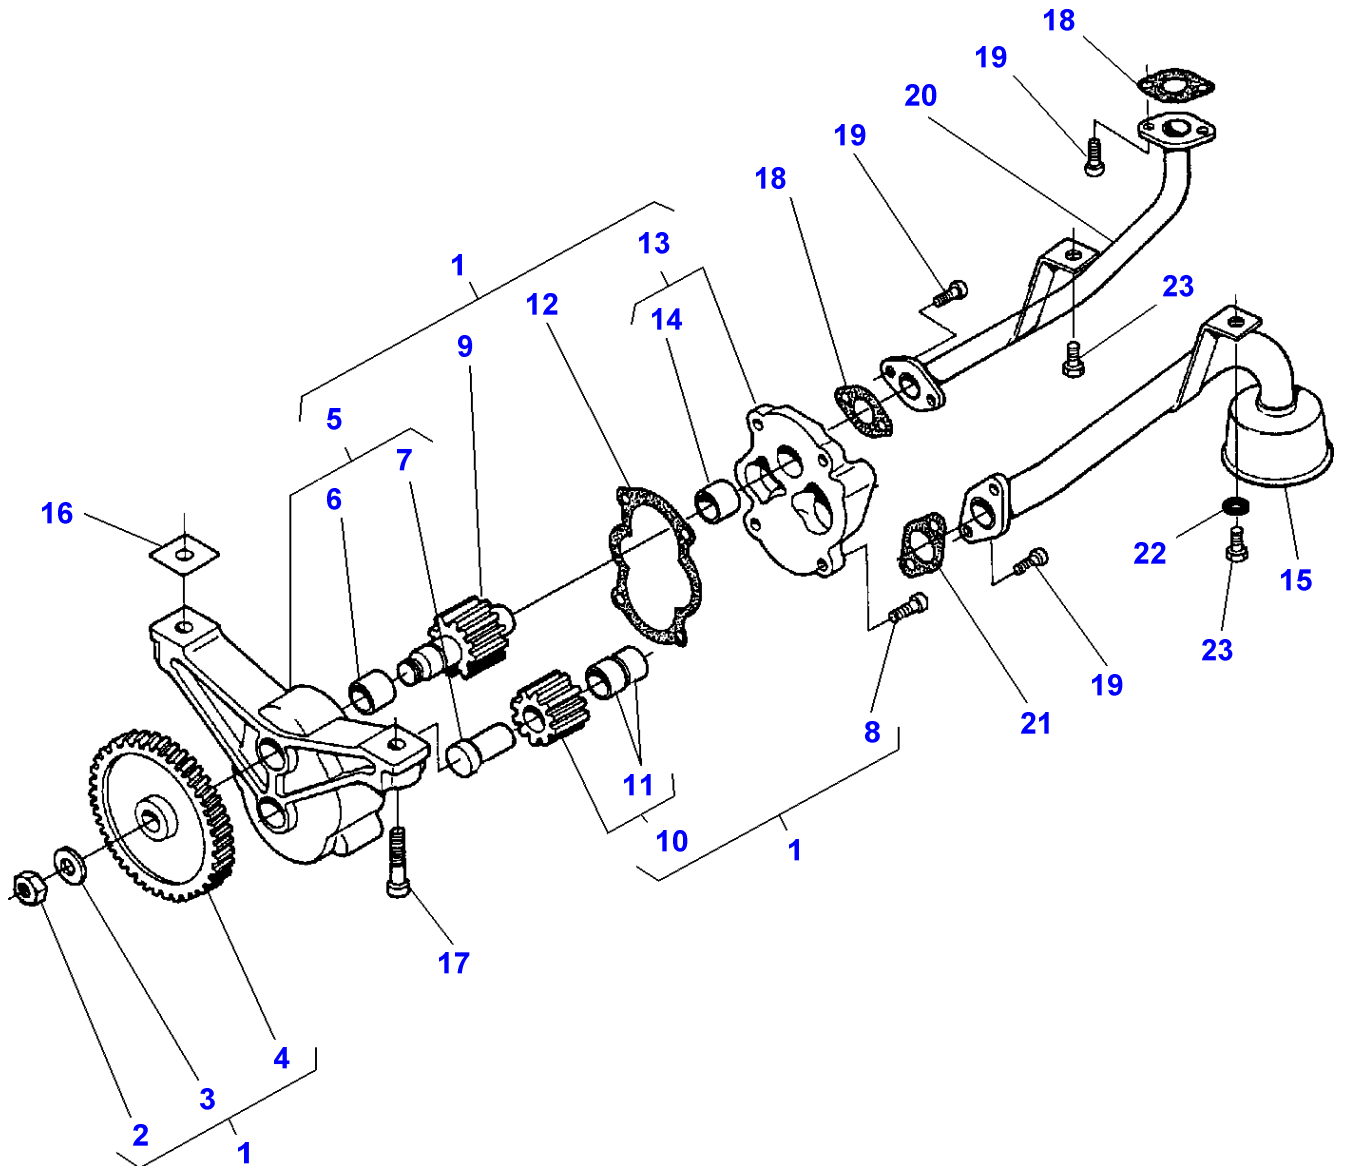

D-HB11-004-A

Item	Part Number	Qty	Description	Comments
				M F 7254 - M F 7256
1	V836855300	1	Oil Pump	
2	V504861000	1	Nut	(1)
3	V836122910	1	Washer	(1)
4	V836338667	1	Gear	(1)
5	V836338186	1	Housing	(1)
6	V836322909	1	Bush	(5)
7	V836322906	1	Shaft	(5)
8	V528801380	4	Screw	(1)
9	V836338182	1	Gear	(1)
10	V836338180	1	Gear	(1)
11	V836322909	2	Bush	(10)
12	V836338188	1	Gasket	(1)
13	V836855297	1	Cover	(1)
14	V836322909	1	Bush	(13)
15	V836855674	1	Strainer	
16	V836007871	X	Shim	
17	V581805050	2	Screw	
18	V836008449	2	Gasket	
19	V581804600	6	Screw	
20	V836859666	1	Pipe,Oil	
21	V836338201	1	Gasket	
22	V500150840	1	Washer	
23	V528801362	2	Screw