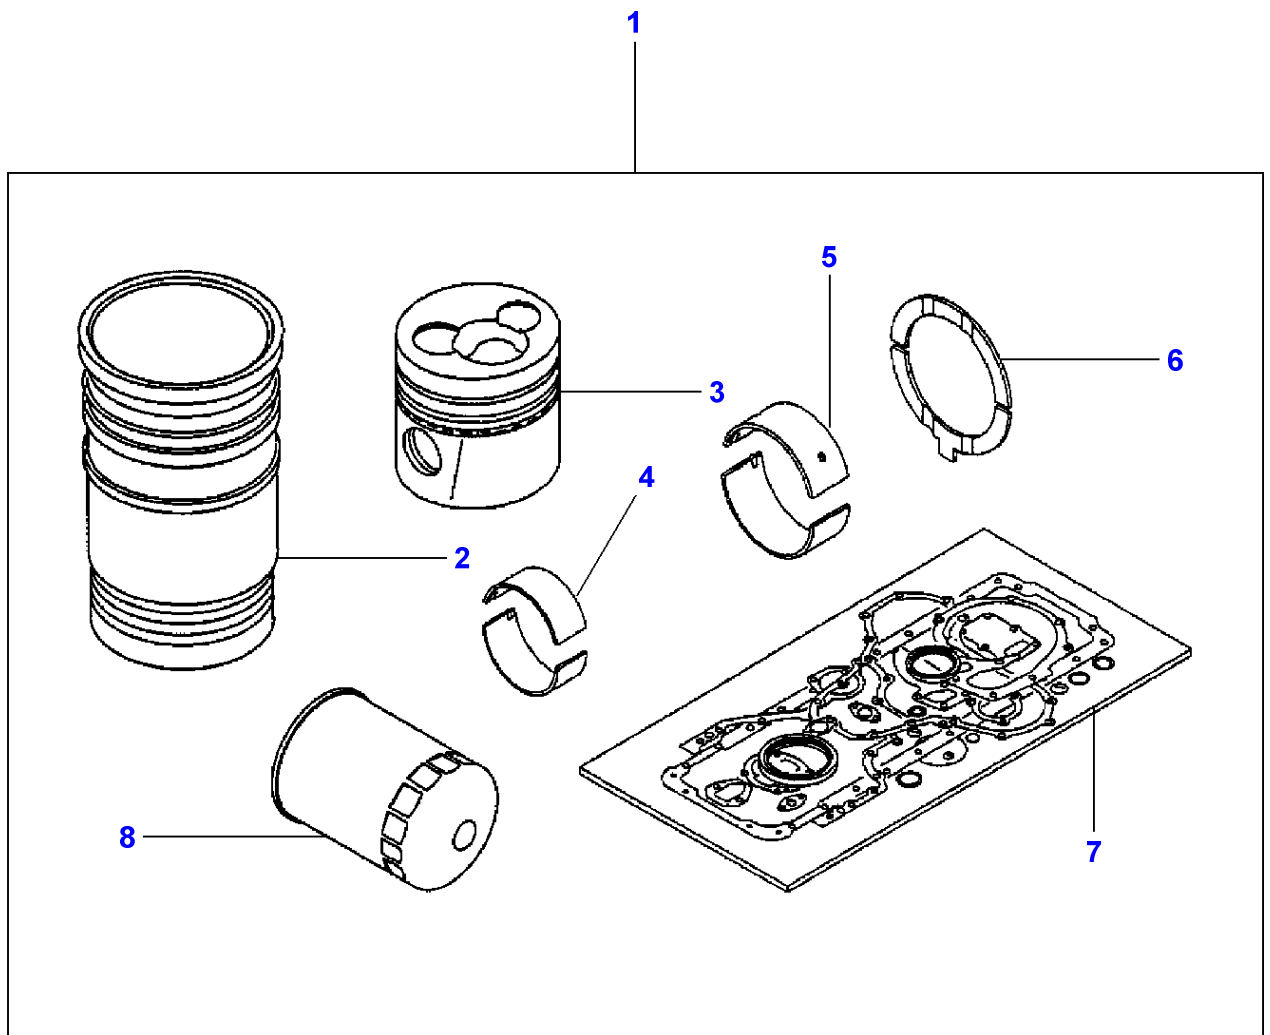

D-HB31-004-A

MASSEY FERGUSON

MF 7200 SERIES COMBINE ENGINE/VALMET - 1637384

1637384

ENGINE REPAIR KITS - M F 7254 - M F 7256

81

Item	Part Number	Qty	Description	Comments
				M F 7254 - M F 7256
1	V836862032	1	Kit, Repair	
2	V836647420	6	Liner	(1)
3	V836840596	6	Piston	(1)
4	V836110552	6	Bearing	(1)
5	V836655514	7	Bearing	(1)
6	V836119459	2	Chock	(1)
7	V836840103	1	Kit, Joint	(1)
8	V836662111	1	Filter