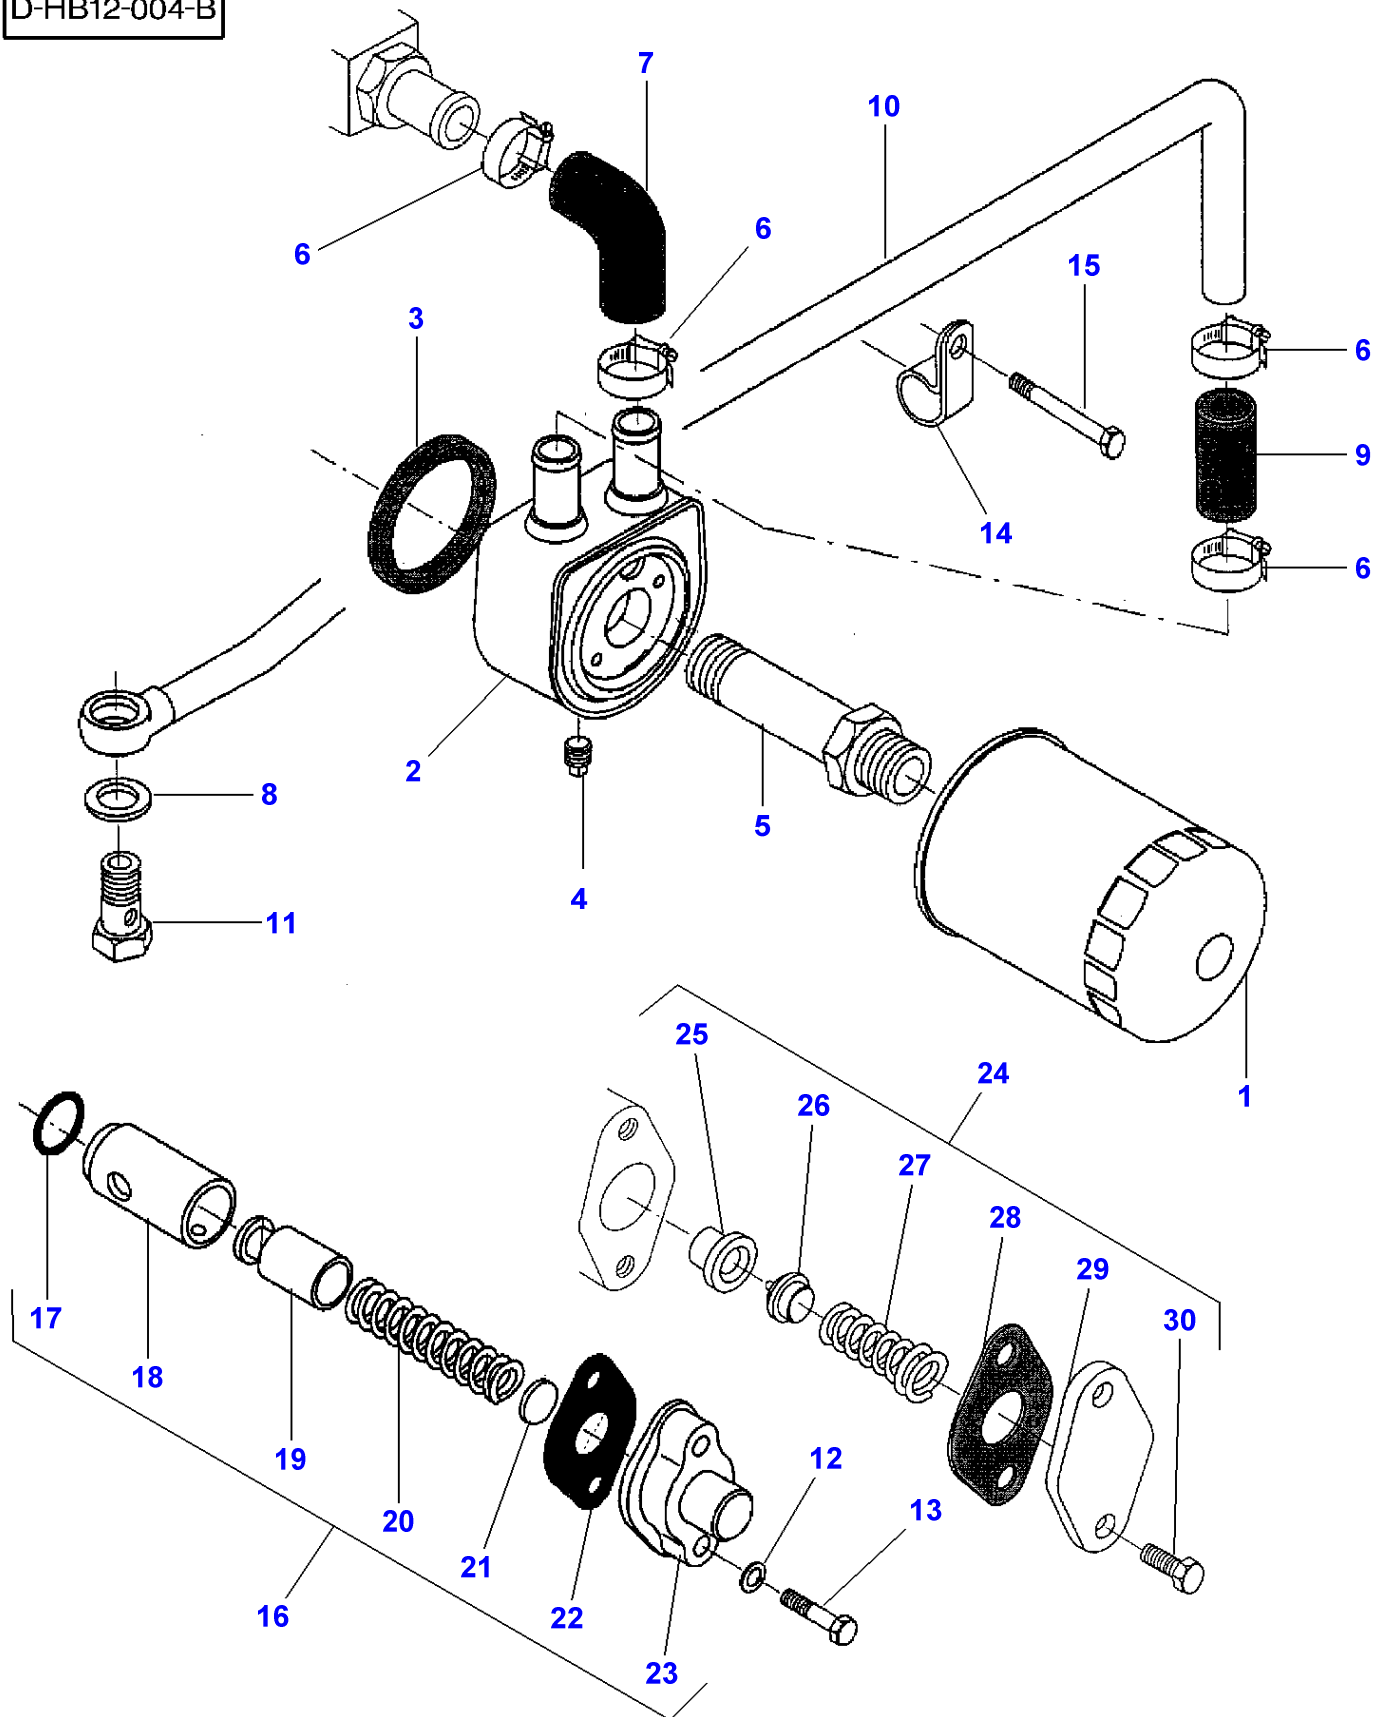

D-HB12-004-B

Item	Part Number	Qty	Description	Comments
				M F 7254 - M F 7256
1	V836662111	1	Filter	
2	V836859699	1	Oil Cooler	
3	V836862235	1	Ring	(2)
4	V640025006	1	Plug	(2)
5	V836859700	1	Union	
6	V602079516	4	Clamp	
7	V836859899	1	Hose	
8	V615881822	2	Seal	
9	V836129978	1	Hose	
10	V836847929	1	Pipe	
11	V640435015	1	Screw	
12	V500950800	2	Washer	
13	V528801420	2	Screw	M8x65
14	V602074615	1	Clamp	
15	V529801480	1	Screw	
16	V836840851	1	Pressure Valve	[A]
17	V614601524	1	O Ring	(16)
18	V836117834	1	Cylinder	(16)
19	V836338850	1	Piston	(16)
20	V836655246	1	Spring	(16)
21	V836020290	1	Washer	(16)
22	V836322190	1	Gasket	(16)
23	V836129849	1	Cover	(16)
24	V836662130	1	Pressure Valve	[B]
25	V836659521	1	Valve Seat	(24)
26	V836659522	1	Plate	(24)
27	V836864056	1	End	(24)
28	V836322190	1	Gasket	(24)
29	V836659524	1	Cover	(24)
30	V528801380	2	Screw	(24) M8x20

[A]
UP TO SERIAL J 19397
[B]
FROM SERIAL NUMBER J 19398