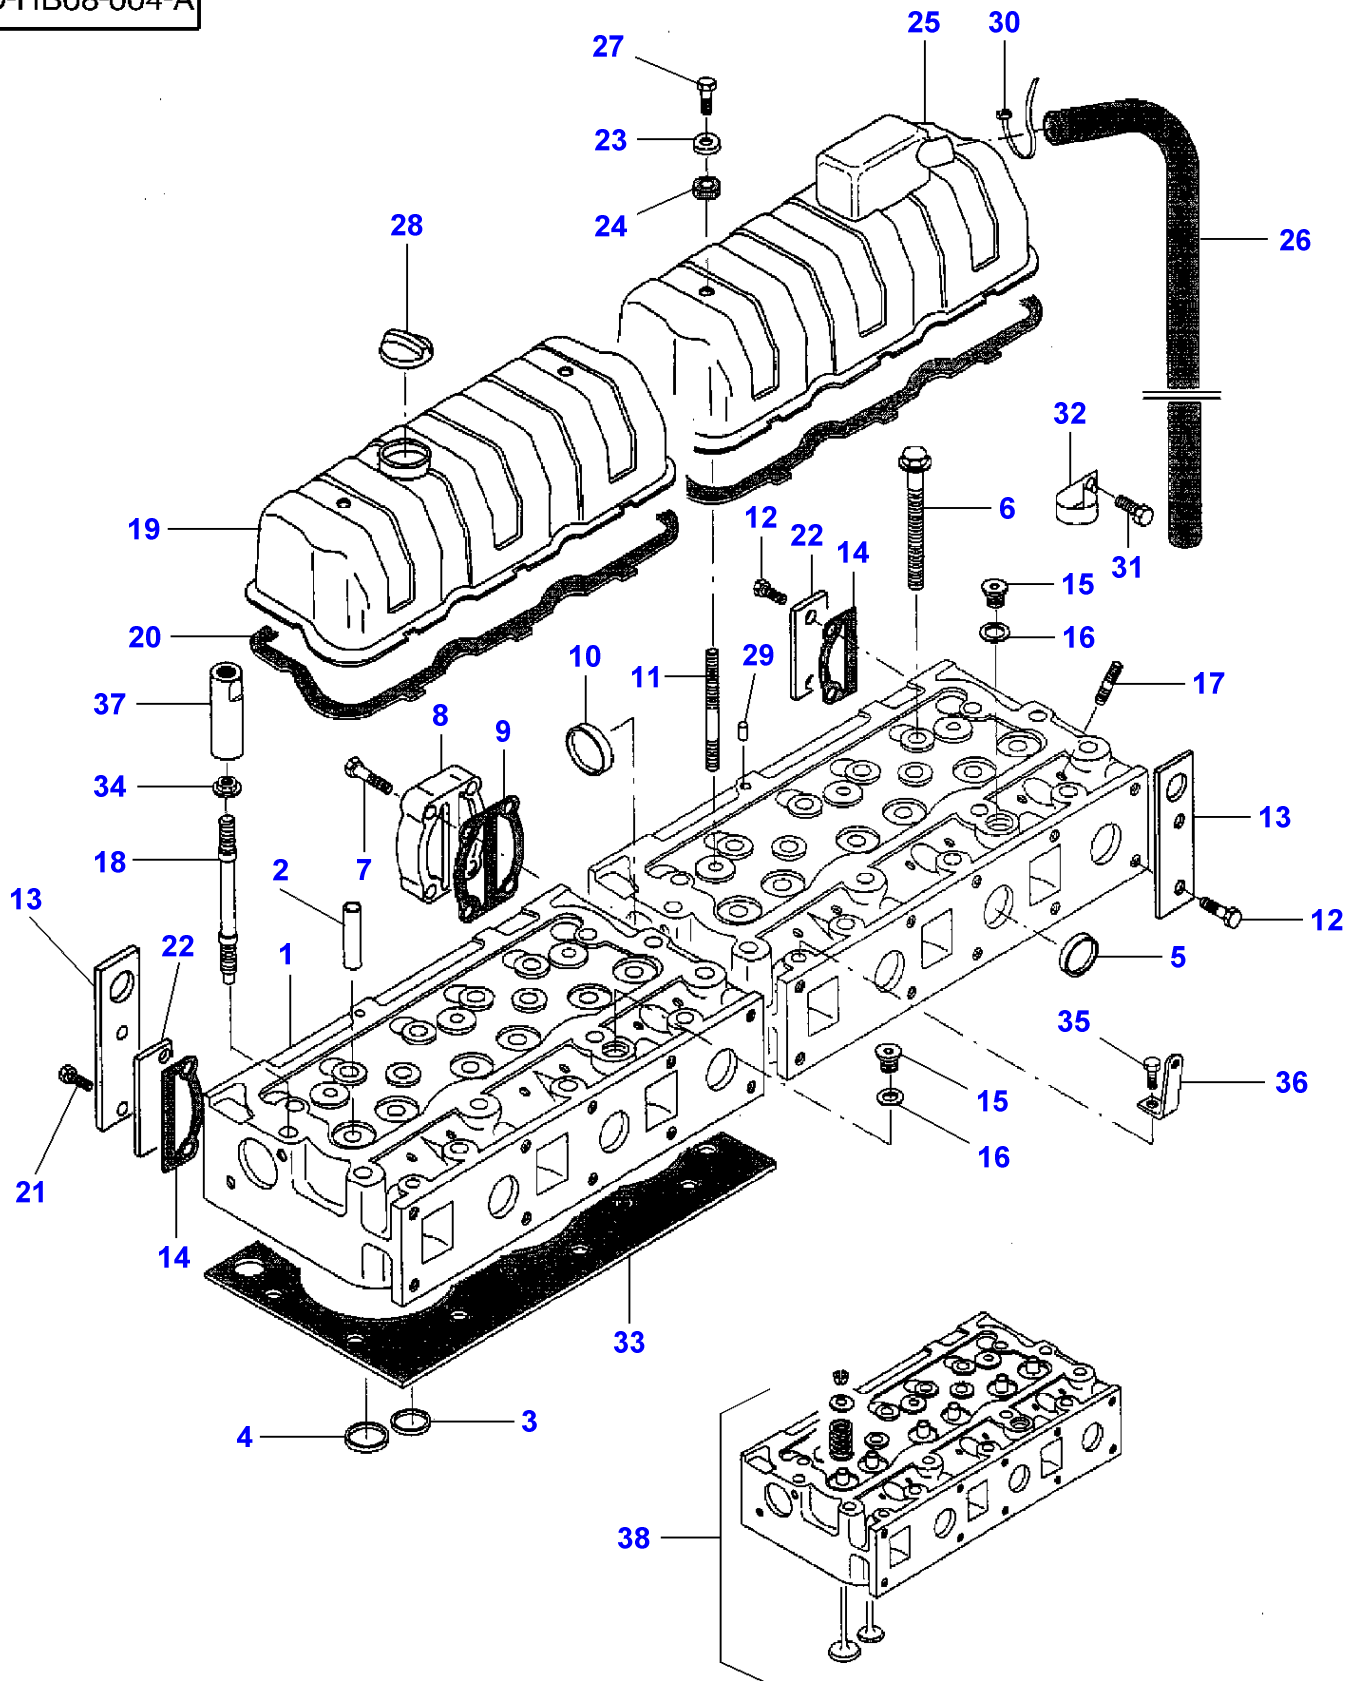

D-HB08-004-A

MASSEY FERGUSON

MF 7200 SERIES COMBINE ENGINE/VALMET - 1637384

1637384

CYLINDER HEAD COVER - M F 7254 - M F 7256

65

Item	Part Number	Qty	Description	Comments
				M F 7254 - M F 7256
1	V836640897	2	Cylinder Head	
2	V836647601	12	Guide	(1)
3	V836647600	6	Kit, Valve	(1)
4	V836647936	6	Kit, Valve	(1)
5	V836647942	10	Plug	(1)
6	V836859104	32	Screw	
7	V528801830	4	Screw	M10X40
8	V836855348	1	Spacer	
9	V836855418	1	Gasket	
10	V640016045	1	Plug	
11	V546801900	4	Stud	M10X75
12	V528801800	4	Screw	M10X45
13	V836859722	2	Plate	Replace and repair. Old not interchangeable with new V836855349
14	V836855417	2	Gasket	
15	V640325018	2	Plug	
16	V615881822	2	Seal	
17	V546901435	12	Stud	M8X40
18	V836859109	2	Stud	
19	V836847528	1	Casing	
20	V836646360	2	Gasket	
21	V528801820	2	Screw	M10X35
22	V836855350	2	Plate	
23	V836119855	4	Washer	
24	V836012841	4	Gasket	
25	V836859501	1	Valve Cover	
26	V836659529	1	Pipe	
27	V528801780	4	Screw	M10X20
28	V836659697	1	Plug	
29	V595959140	2	Pin	
30	V651754720	1	Clamp	
31	V528801760	1	Screw	M10
32	V836659539	1	Clamp	
33	V836664155	2	Head Gasket	
34	V836859110	2	Nut	
35	V528801360	1	Screw	M8X16
36	V836859726	1	Support	
37	V836647835	2	Nut Special	
38	V836640897	2	Cylinder Head