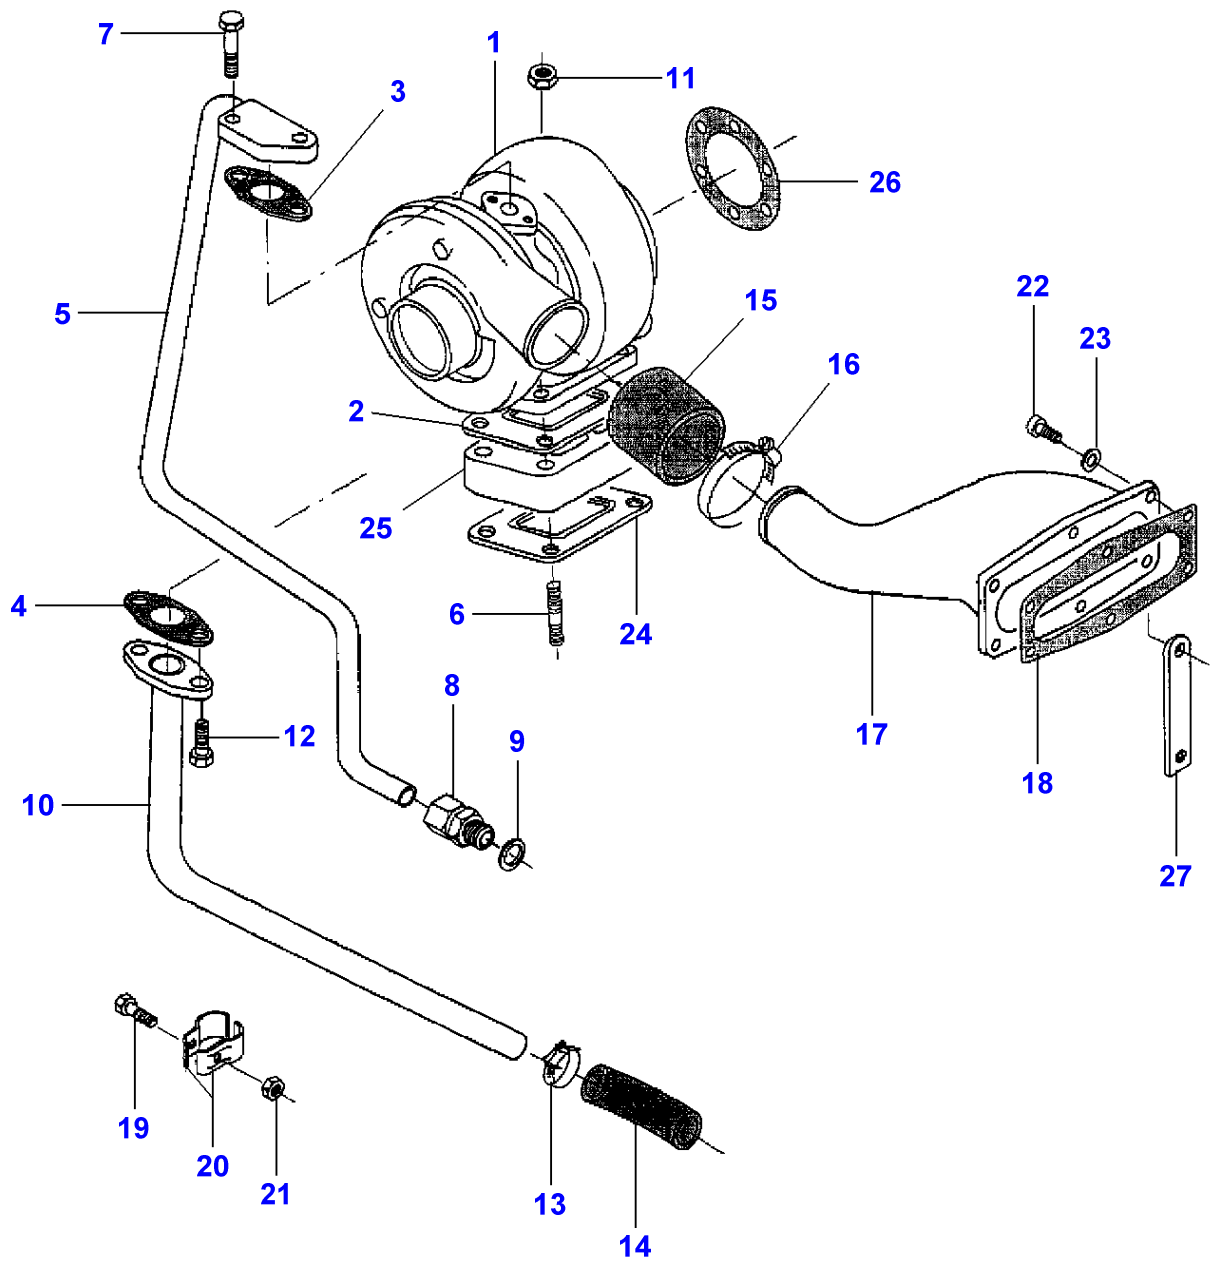

D-HB21-004-A

Item	Part Number	Qty	Description	Comments
				M F 7254 - M F 7256
1	V836340641	1	Turbocharger	
2	V836316726	1	Gasket	(1)
3	V836308344	1	Joint	(1)
4	V836324580	1	Joint	(1)
5	V836859932	1	Pipe	
6	V546801840	4	Stud	M10X45
7	V528801410	2	Adjusting Screw	M8X30
8	V641086012	1	Union	
9	V615881620	1	Seal	
10	V836859933	1	Pipe	
11	V521601000	4	Nut	
12	V528801380	2	Screw	
13	V602087528	2	Clamp	
14	V836647576	1	Hose	
15	V836128181	1	Hose	
16	V602061668	2	Clamp	
17	V836859211	1	Manifold	
18	V836855744	1	Gasket	
19	V529801112	1	Screw	M6X30
20	V835324324	2	Clamp	
21	V504600602	1	Nut	
22	V581804600	6	Screw	M8X20
23	V500950802	6	Washer	
24	V836316726	1	Gasket	
25	V836855630	1	Bridle	
26	V836338985	1	Gasket	
27	V836859727	1	Support