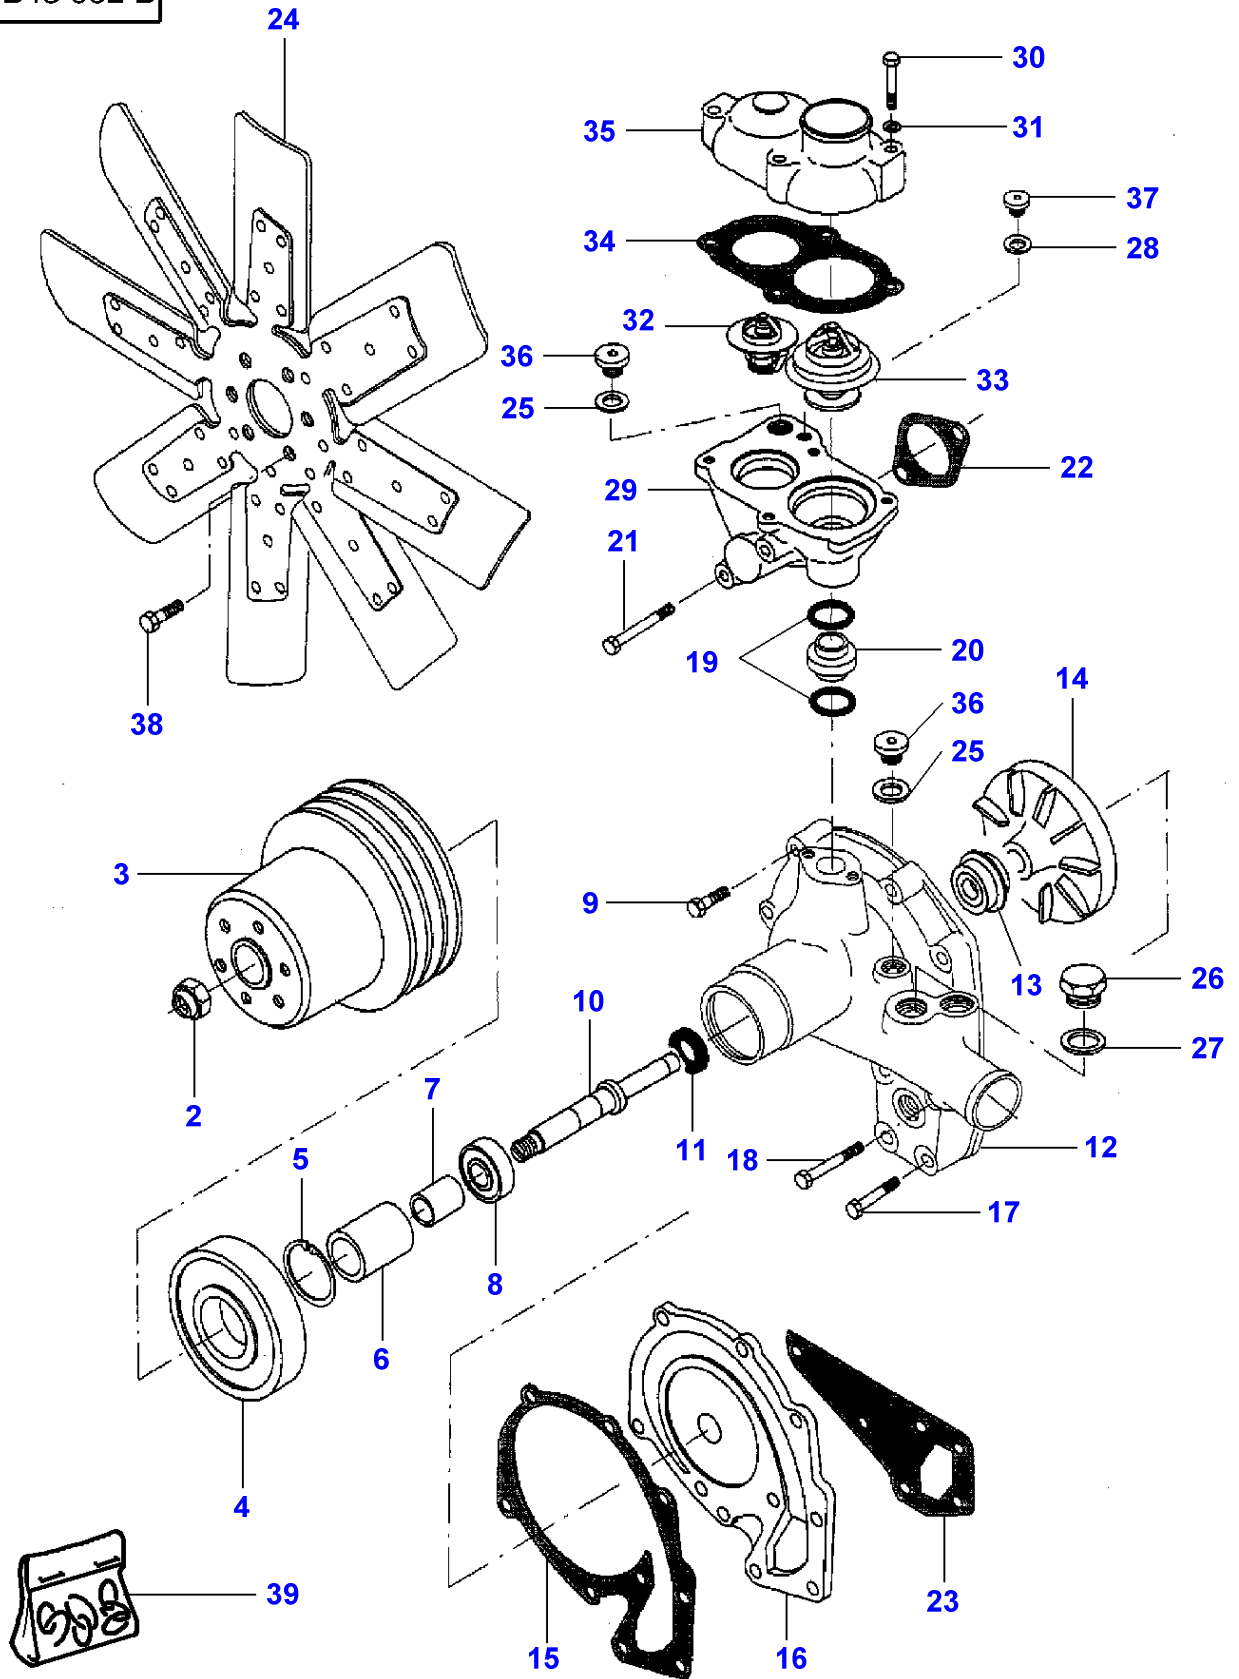

D-HB45-002-B

Item	Part Number	Qty	Description	Comments
				M F 7254 - M F 7256
1	V836859717	1	Pump	
2	V510611602	1	Nut	(1)
3	V836859716	1	Pulley	(1)
4	V610060124	1	Bearing	(1)
5	V617330052	1	Circlip	(1)
6	V836336318	1	Sleeve	(1)
7	V836336317	1	Spacer	(1)
8	V610063044	1	Bearing Assy	(1)
9	V529801420	4	Screw	(1) M8x35
10	V836847467	1	Shaft	(1)
11	V614102636	1	Gasket	(1)
12		1	Ram	(1)
13	V835339425	1	Gasket	(1)
14	V836846303	1	Impeller	(1)
15	V836846304	1	Gasket	(1)
16	V836846302	1	Flange	(1)
17	V529801440	2	Screw	M8x45
18	V529801460	3	Screw	M8x55
19	V614602950	2	O Ring	
20	V836855150	1	Pipe	
21	V529801550	2	Screw	M8x100
22	V836646393	1	Gasket	
23	V836846305	1	Gasket	
24	V836859665	1	Fan	
25	V615881822	2	Seal	
26	V640305027	1	Plug	
27	V615892732	1	O Ring	
28	V615881418	1	Seal	
29	V836847888	1	Housing	
30	V529801550	4	Screw	M8x50
31	V500950800	4	Washer	
32	V836015156	1	Thermostat	[B]
33	V836352903	1	Thermostat	[A]
34	V836329632	1	Gasket	
35	V836329631	1	Cover	
36	V640325018	2	Plug	
37	V640325014	1	Plug	
38	V528801810	6	Screw	
39	V836340627	1	Kit, Repair	

[A]
OPENS AT 83 DEGREES
[B]
OPENS AT 79 DEGREES