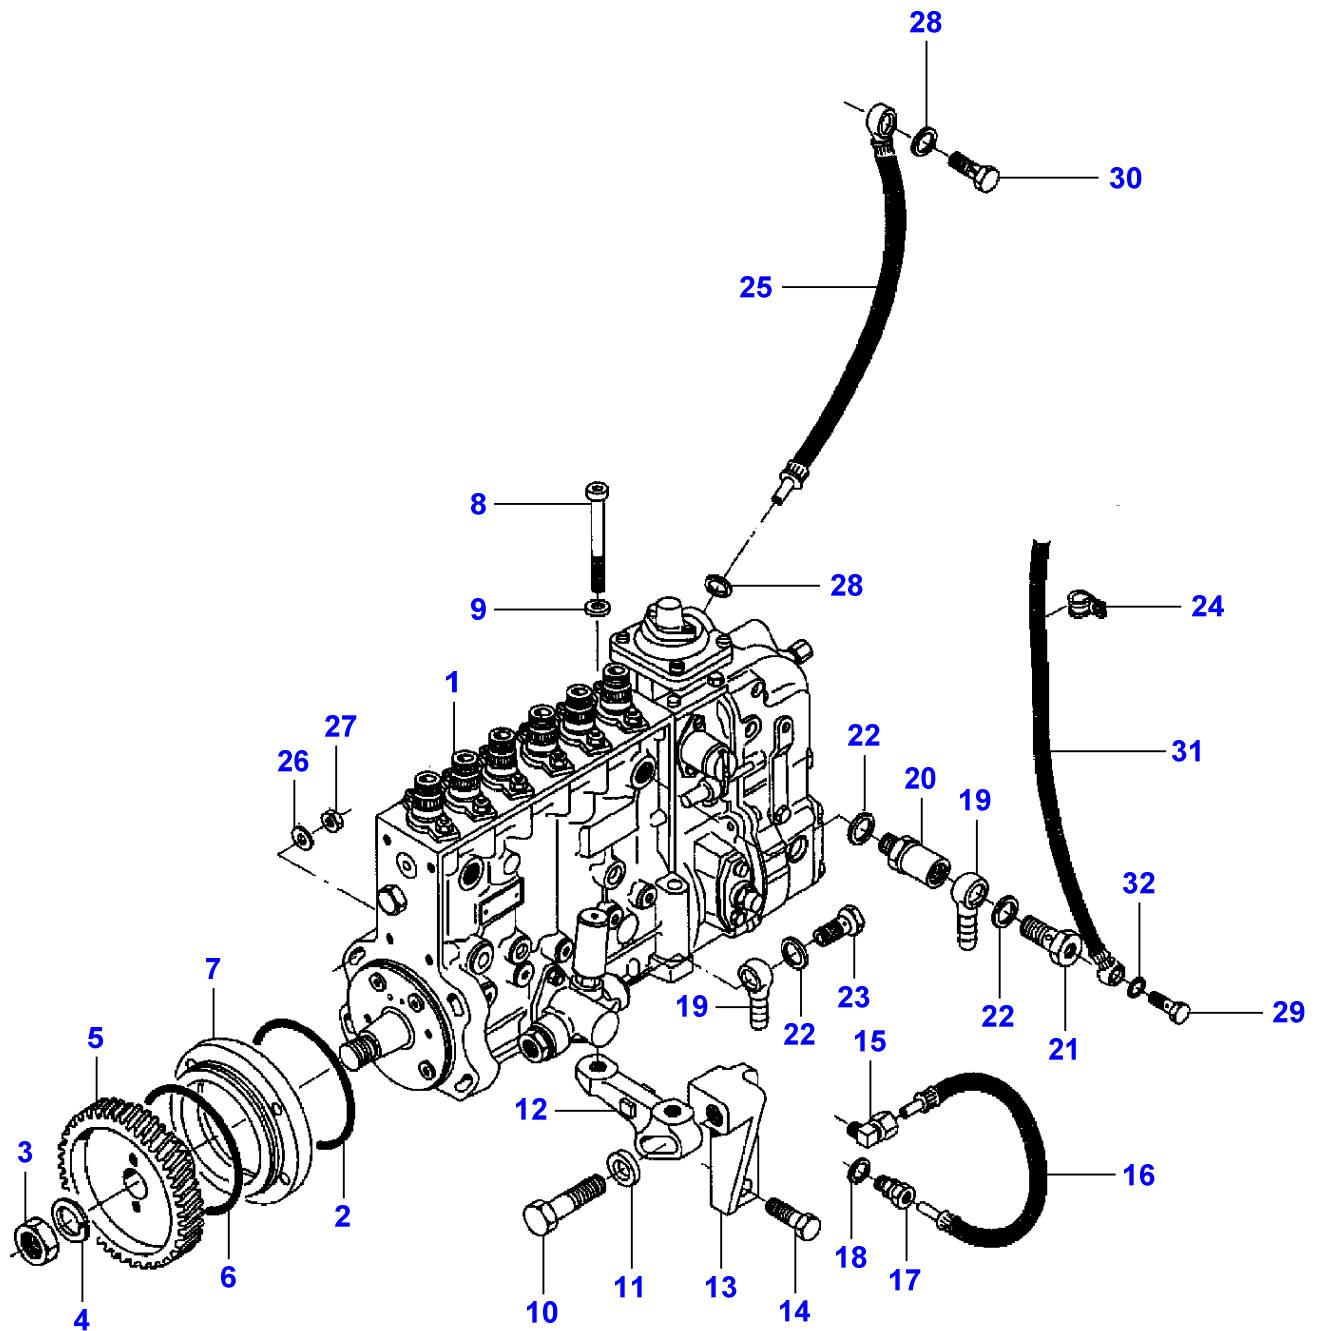

D-HB14-004-B

Item	Part Number	Qty	Description	Comments
				M F 7254 - M F 7256
1	V836854850	1	Injection Pump	MF 7254
	V836854809	1	Injection Pump	MF 7256
2	V614609930	1	O Ring	(1)
3	V505612000	1	Nut	(1)
4	V500452002	1	Washer	(1)
5	V836859251	1	Gear	
6	V614609930	1	O Ring	
7	V836855996	1	Ring	
8	V581805150	2	Screw	M10x90
9	V500151050	2	Washer	
10	V529803072	1	Screw	M16x60
11	V836655994	1	Washer	
12	V836859252	1	Support	
13	V836855993	1	Support	
14	V528802640	1	Screw	M14x45
15	V641166006	1	Elbow Nipple	
16	V836120491	1	Pipe	
17	V641086006	1	Connection	
18	V615871014	1	O Ring	
19	V640255210	2	Pipe	
20	V836330959	1	Valve	
21	V836007420	1	Screw	
22	V615881420	5	Gasket	
23	V640435010	1	Screw	
24	V602069813	1	Clamp	
25	V836659056	1	Tube	
26	V500051052	4	Washer	
27	V504801002	4	Nut	
28	V615881216	3	Gasket	
29	V640435005	1	Screw	
30	V640435008	1	Screw	
31	V836855837	1	Exhaust Pipe	
32	V615570812	2	Gasket