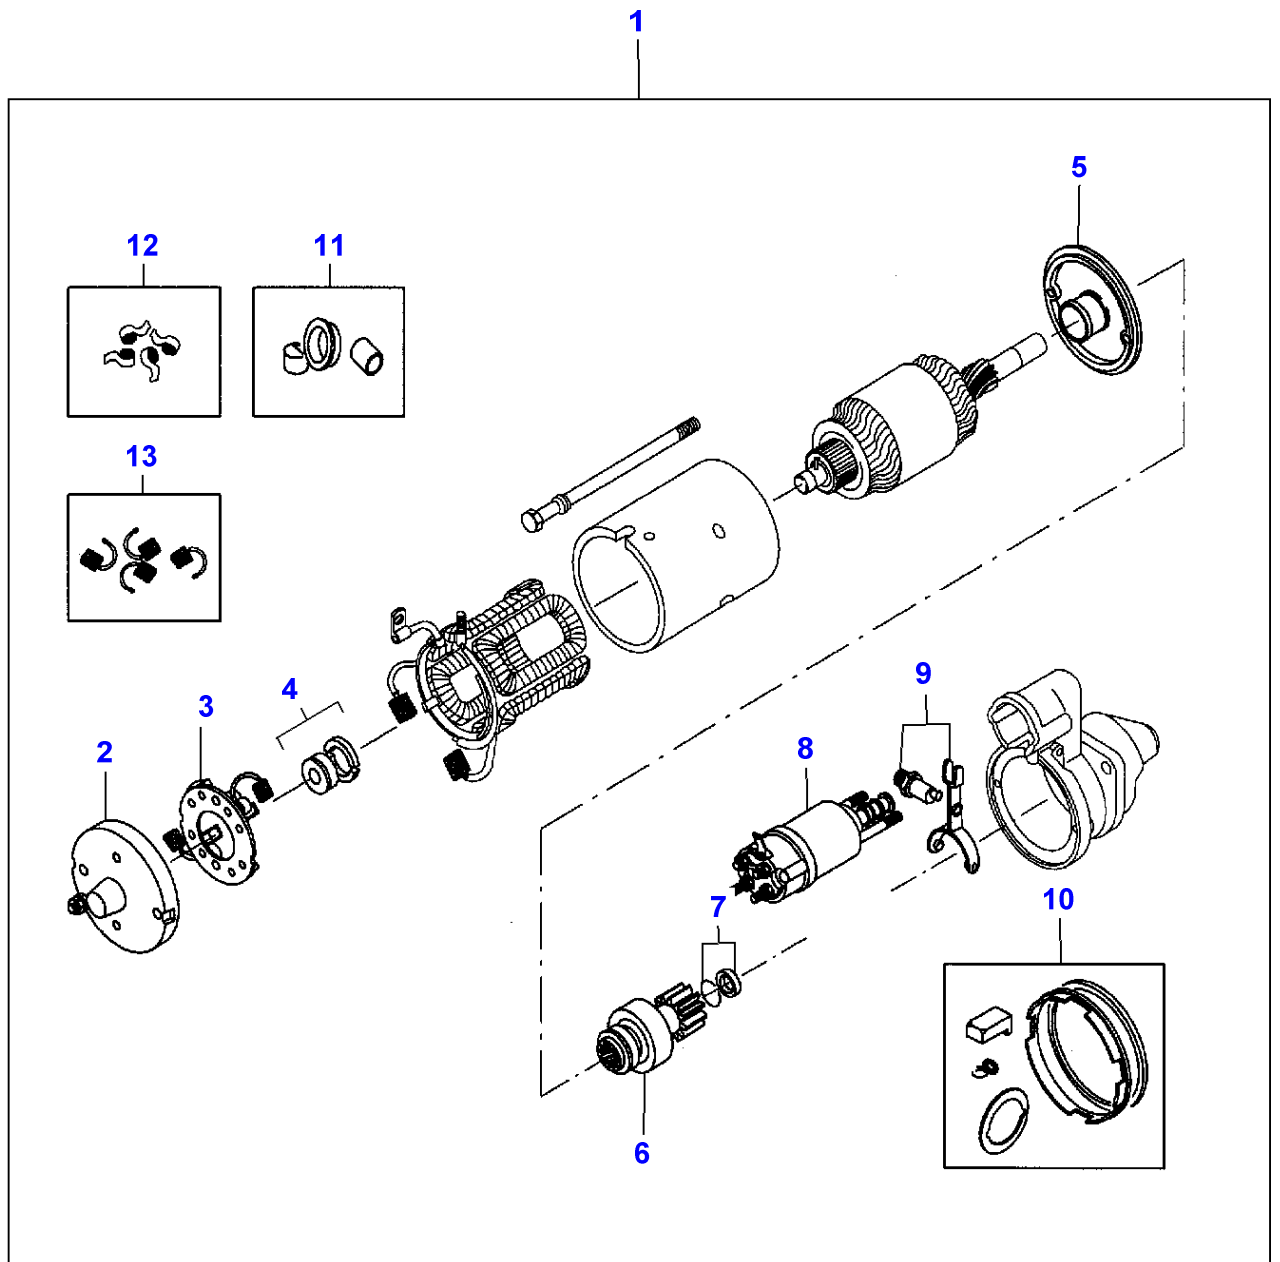

D-HB25-004-A

Item	Part Number	Qty	Description	Comments
				M F 7254 - M F 7256
1	V836640938	1	Startermotor	
2	V835331862	1	Flange	(1)
3	V836015847	1	Holder	(1)
4	V836015839	1	Bush	(1)
5	V835331867	1	Flange	(1)
6	V836640947	1	Drive	(1)
7	V835331865	1	Washer	(1)
8	V836640946	1	Solenoid	(1)
9	V835331869	1	Fork	(1)
10	V835331870	1	Kit, Joint	(1)
11	V836015848	1	Kit, Bush	(1)
12	V836015232	1	Kit, Spring	(1)
13	V836015230	1	Kit, Brush	(1)