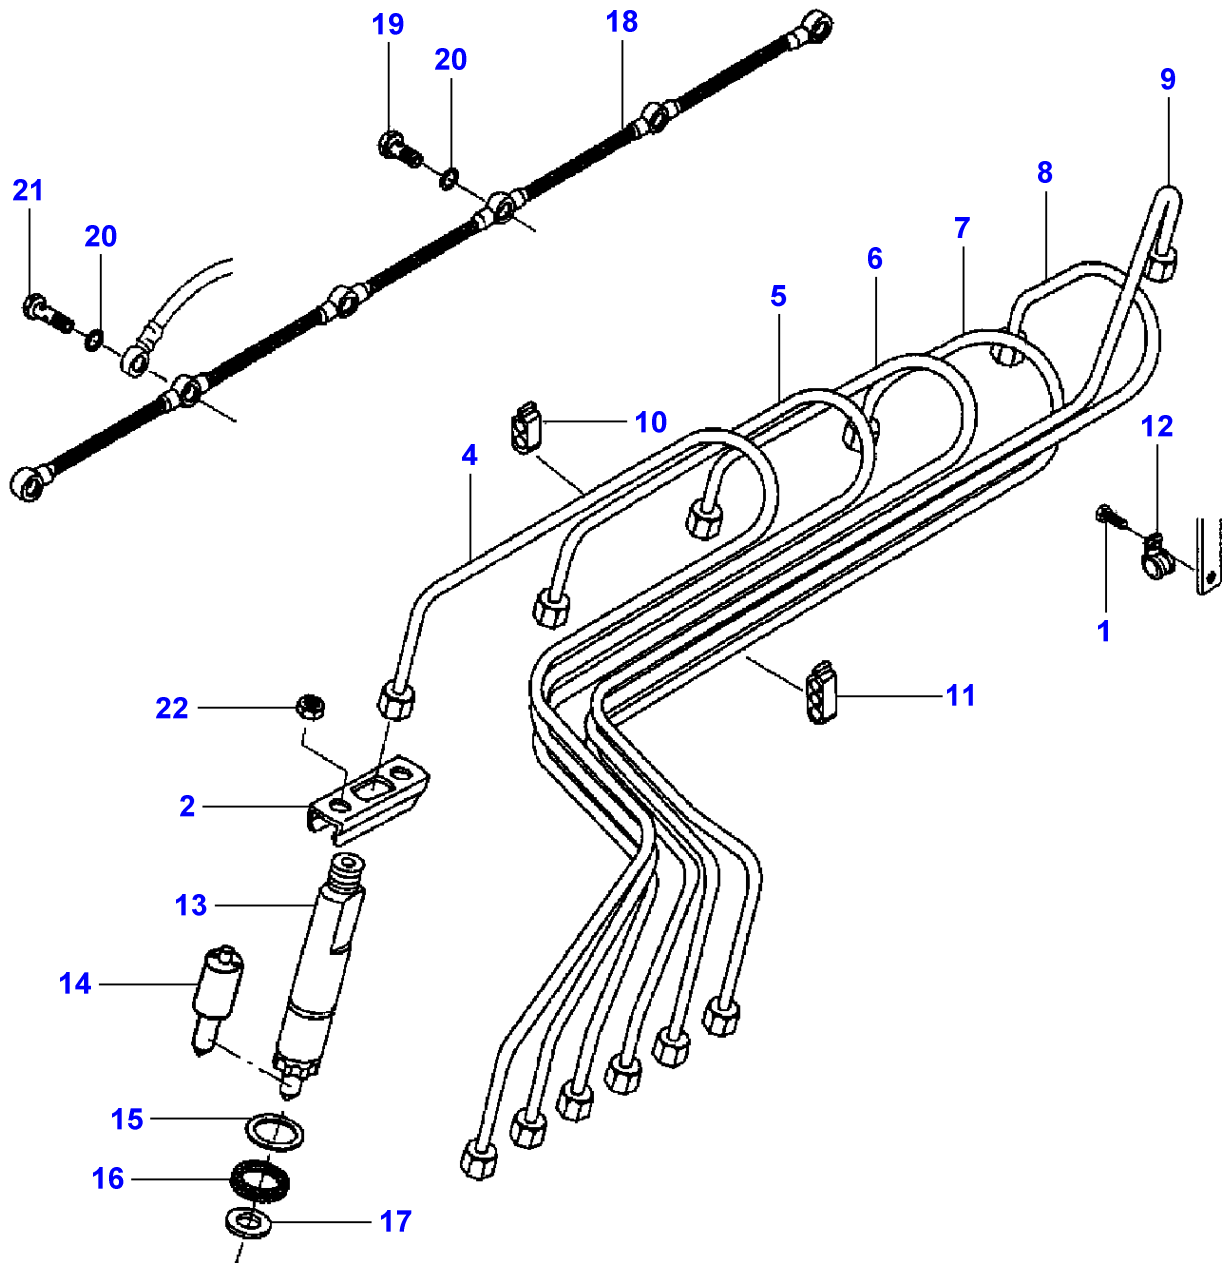

D-HB16-004-A

Item	Part Number	Qty	Description	Comments
				M F 7254 - M F 7256
1	V528800752	2	Screw	M5x12
2	V835331103	6	Retainer	
3	V836859945	1	Kit, Pipe	
4	V836862102	1	Pipe	(3)
5	V836862103	1	Pipe	(3)
6	V836862104	1	Pipe	(3)
7	V836862105	1	Pipe	(3)
8	V836862106	1	Pipe	(3)
9	V836862107	1	Pipe	(3)
10	V836640094	4	Clamp	(3)
11	V836640095	8	Clamp	(3)
12	V602070605	2	Clamp	(3)
13	V836354615	6	Atomiser	
14	V836354611	6	Nozzle	(13)
15	V836652170	6	Washer	
16	V835336276	6	Seal	
17	V899901495	6	Washer	
18	V836847522	1	Pipe	
19	V835331289	5	Screw	
20	V615870610	13	Seal	
21	V835336943	1	Screw	
22	V504800800	12	Nut