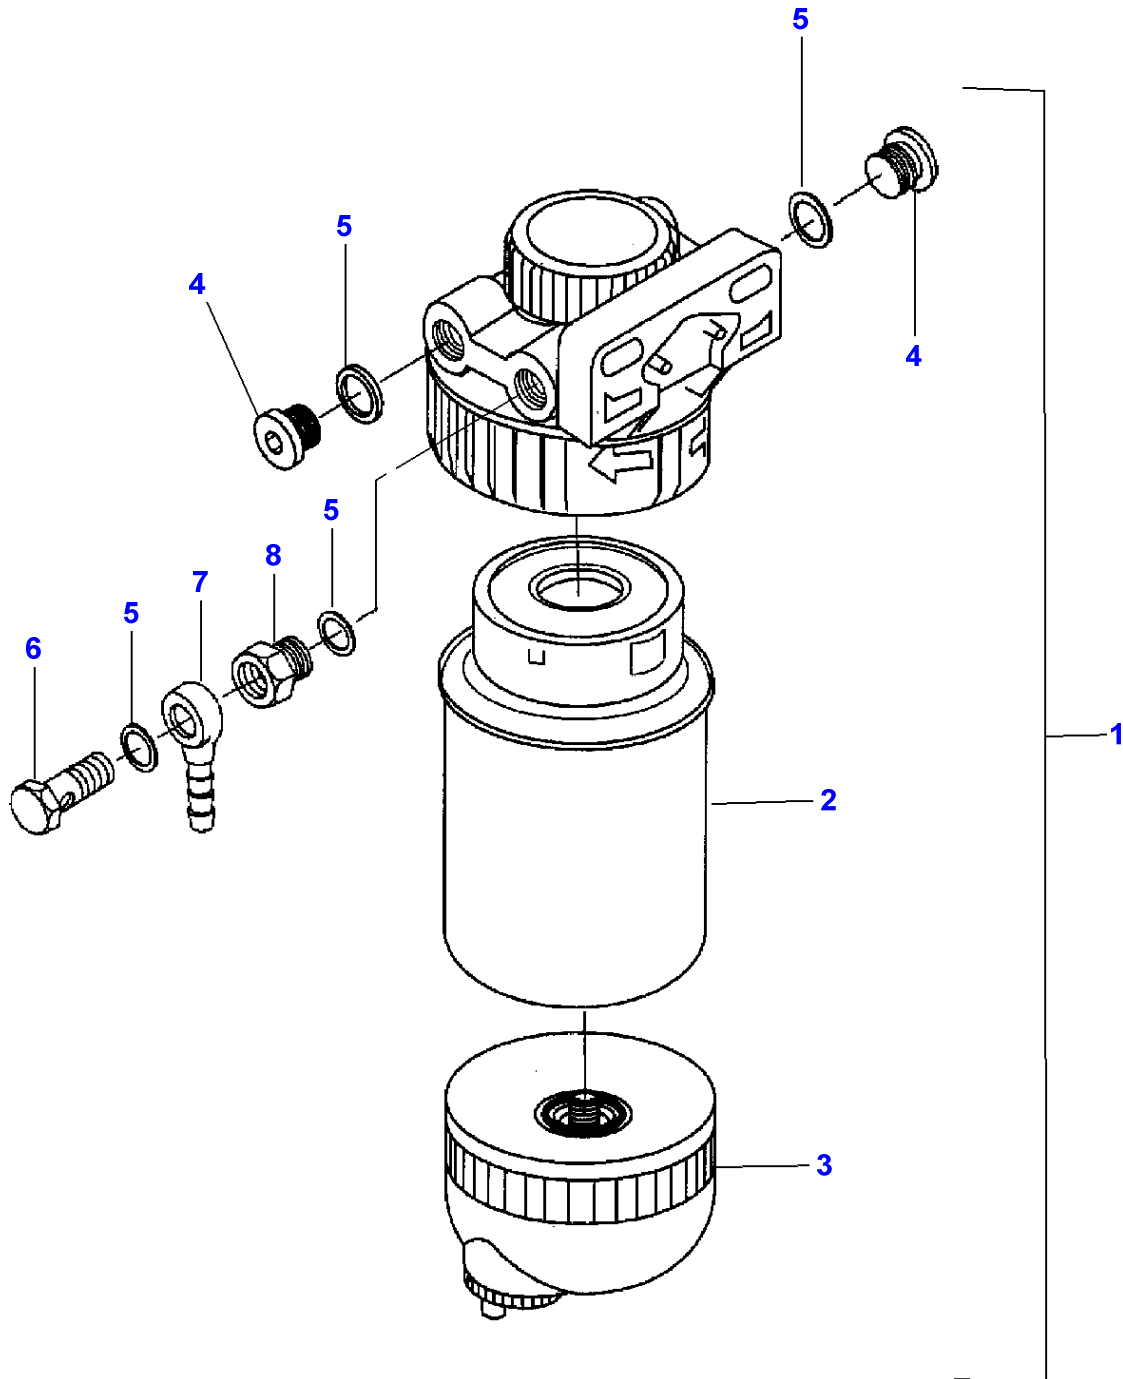

D-HB30-004-A

MASSEY FERGUSON

MF 7200 SERIES COMBINE ENGINE/VALMET - 1637384

1637384

SEDIMENTER - M F 7254 - M F 7256

75

Item	Part Number	Qty	Description	Comments
				M F 7254 - M F 7256
1	V836859713	1	Pre Filter	
2	V836859302	1	Container	(1)
3	V836859713	1	Pre Filter	(1)
4	V640325014	2	Plug	
5	V615881418	7	Seal	
6	V640435010	1	Screw	
7	V640255210	1	Pipe	
8	V836336934	1	Union