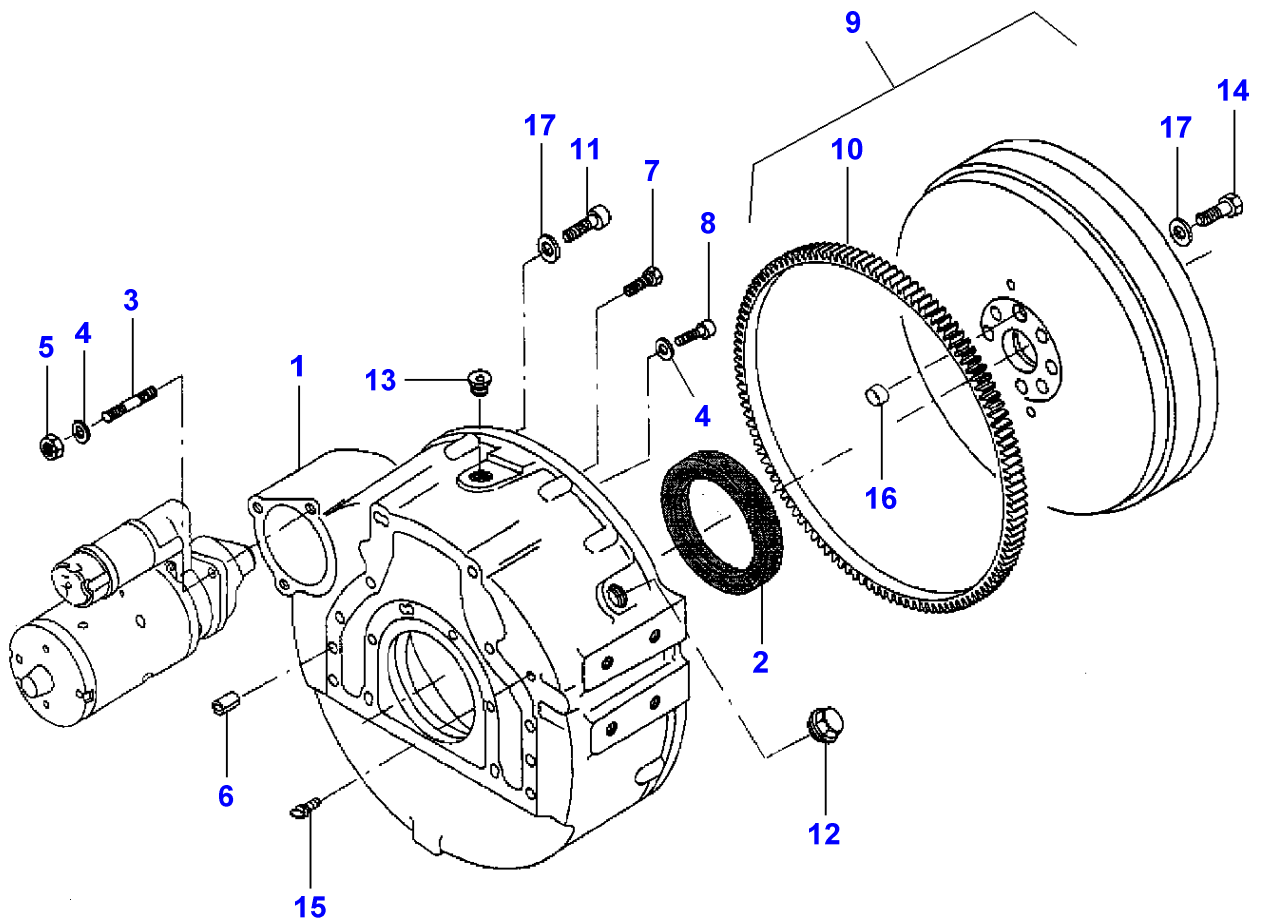

D-HB04-004-A

Item	Part Number	Qty	Description	Comments
				M F 7254 - M F 7256
1	V836647440	1	Flywheel Housing	
2	V614500002	1	Seal	
3	V546801800	3	Stud	M10X25
4	V500951000	6	Washer	
5	V504801002	3	Nut	M10
6	V598359850	2	Pin	
7	V528902220	6	Screw	M12X35
8	V581705030	6	Screw	M10X30
9	V836017912	1	Flywheel	
10	V836117970	1	Annular Gear	(9)
11	V581705440	2	Screw	M12X35
12	V640045126	1	Plug	
13	V640325018	1	Plug	
14	V528702230	8	Screw	
15	V836859311	1	Plug	
16	V836659527	1	Sleeve	
17	V500951200	9	Washer