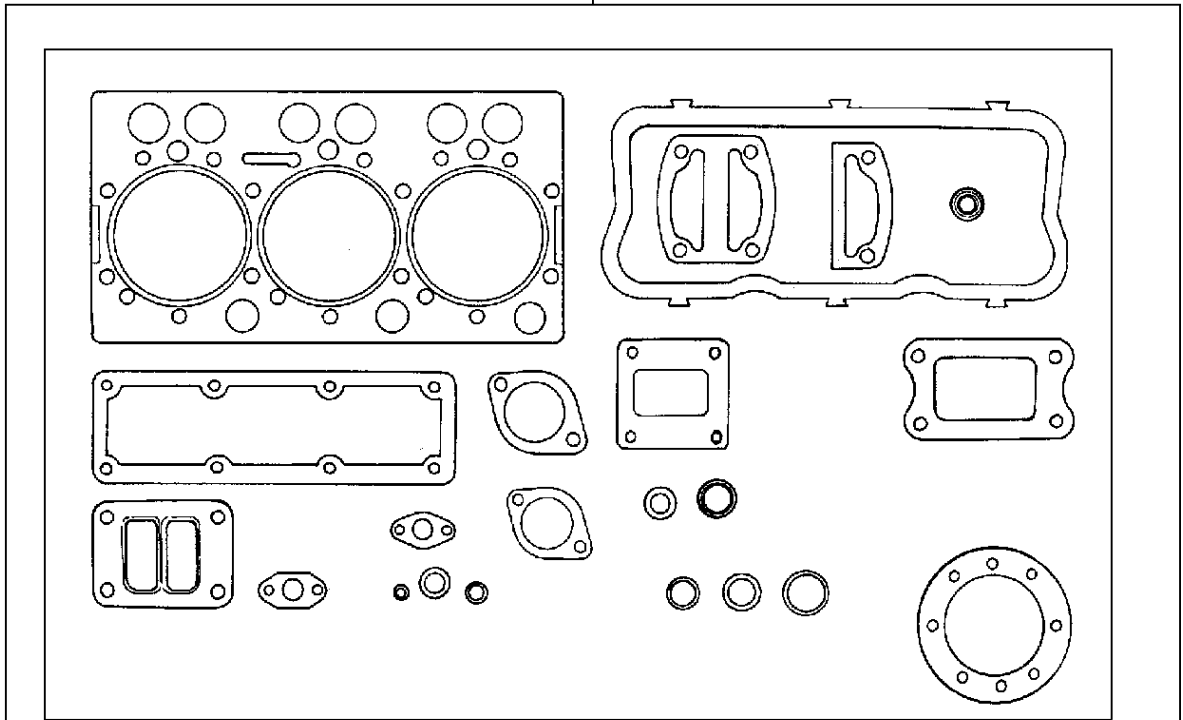

D-HB28-004-A

1