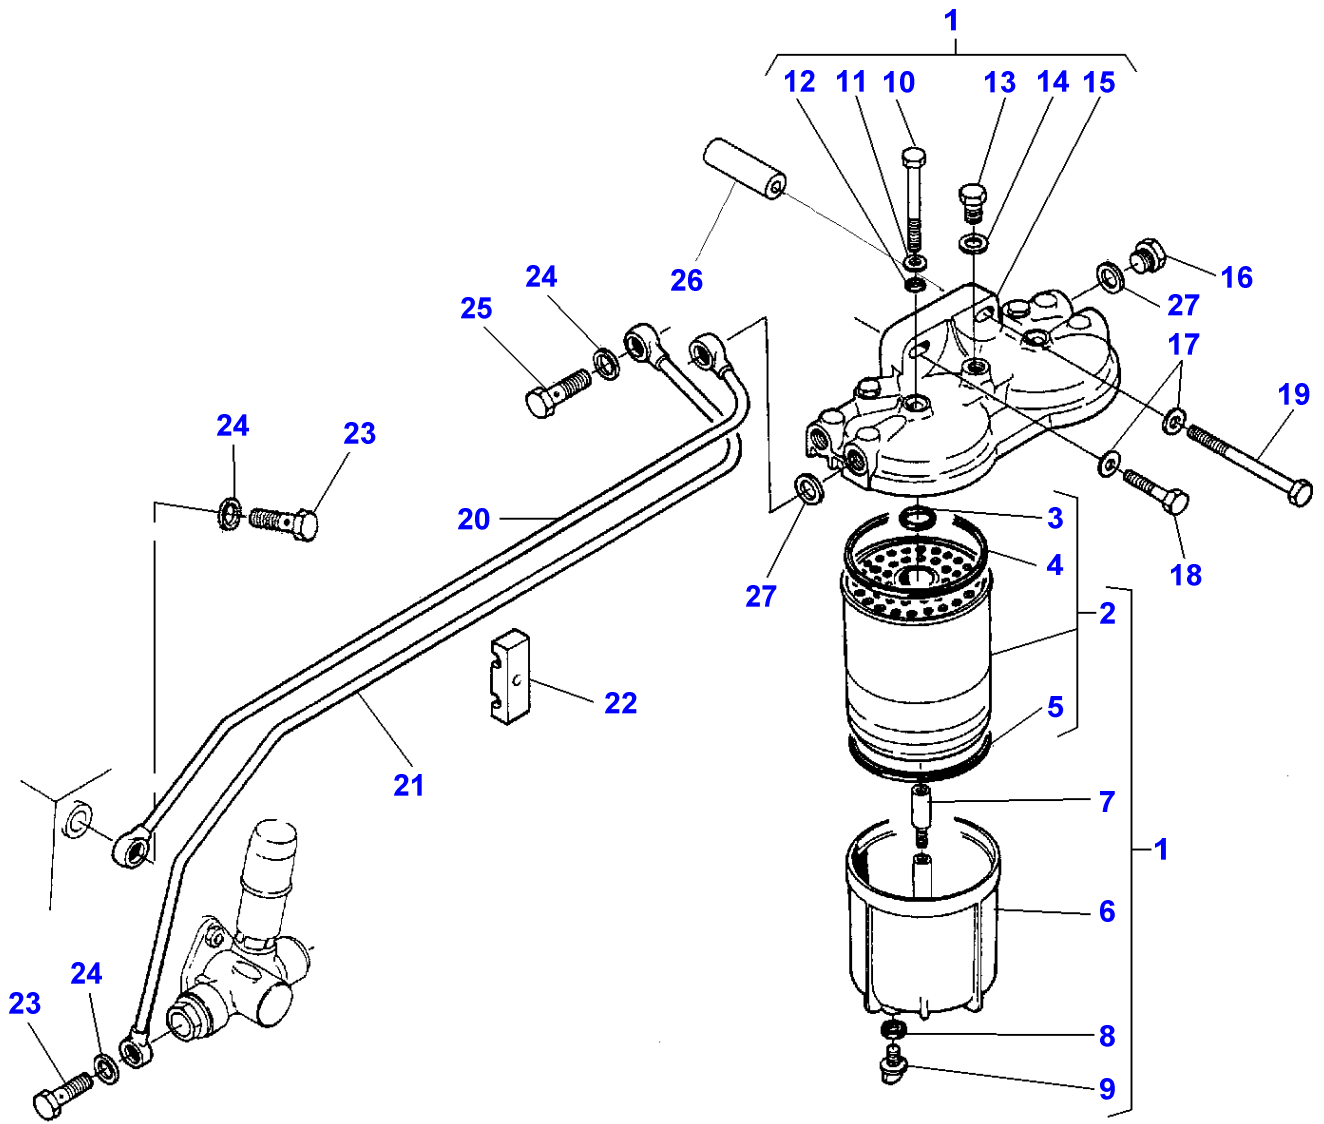

D-HB18-007-A

Item	Part Number	Qty	Description	Comments
				M F 7254 - M F 7256
1	V836339370	1	Fuel Filter	
2	1896287M91	2	Fuel Element	(1) CAV Alternative 3405419M1
2	3405419M1	2	Fuel Element	Alternative 1896287M91
3	V836015142	1	O Ring	(2)
4	V835330014	1	Gasket	(2)
5	V835330015	1	Gasket	(2)
6	V836340045	2	Bowl	(1)
7	V836339372	2	Stud	(1)
8	V836015147	2	Gasket	(1)
9	V836015148	2	Plug	(1)
10	V836015149	2	Screw	(1)
11	V836015918	2	Washer	(1)
12	V836015919	2	O Ring	(1)
13	V836015958	1	Screw	(1)
14	V615571014	1	Seal	(1)
15	V836015959	1	Cover	(1)
16	V836117323	2	Plug	
17	V500150842	2	Washer	
18	V528801420	1	Screw	
19	V529801550	1	Screw	
20	V836859244	1	Pipe	
21	V836859243	1	Pipe	
22	V836655527	2	Clamp	
23	V640435010	2	Screw	
24	V615881418	6	Seal	
25	V836429560	2	Screw	
26	V836859009	1	Spacer	
27	V615581317	4	Seal