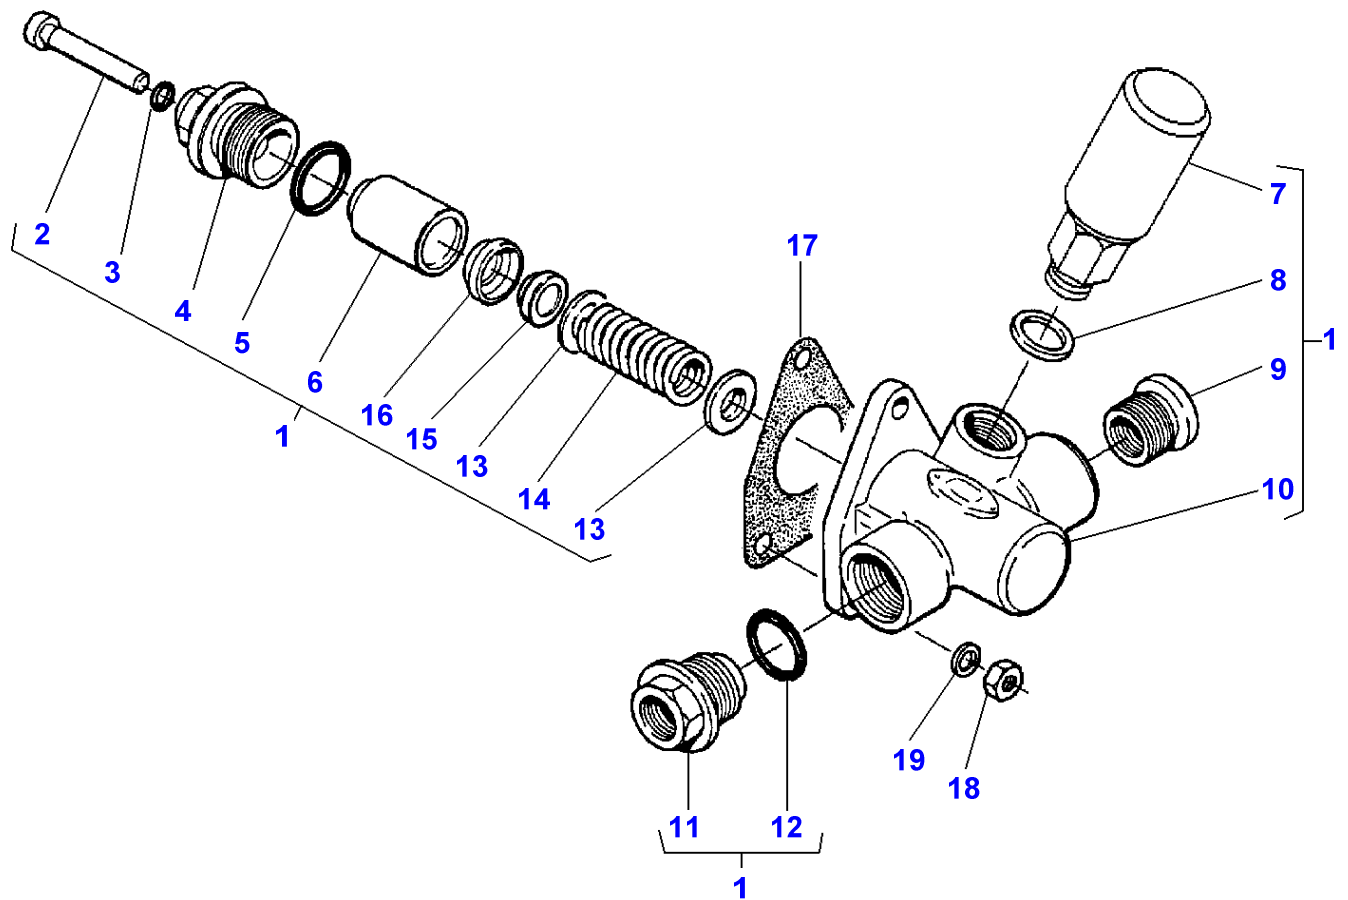

D-LA15-002-A

Item	Part Number	Qty	Description	Comments
				M F 7254 - M F 7256
1	V836340066	1	Pump	
2	V836340068	1	Clevis Pin	(1)
3	V836139015	1	O Ring	(1)
4	V836340069	1	Body	(1)
5	V835339876	1	O Ring	(1)
6	V835339877	1	Plunger	(1)
7	V835339884	1	Pump	(1)
8	V615881620	1	Seal	(1)
9	V836340067	1	Union	(1)
10		1	Housing	(1)
				Not serviced, order REF. 1
11	V835340971	1	Union	(1)
12	V835340972	1	O Ring	(1)
13	V835339879	2	Washer	(1)
14	V835339878	1	Spring	(1)
15	V835339880	1	Pressure Valve	(1)
16	V835339882	1	Gasket	(1)
17	V836329194	1	Gasket	
18	V504600602	3	Nut	
19	V500450602	3	Washer