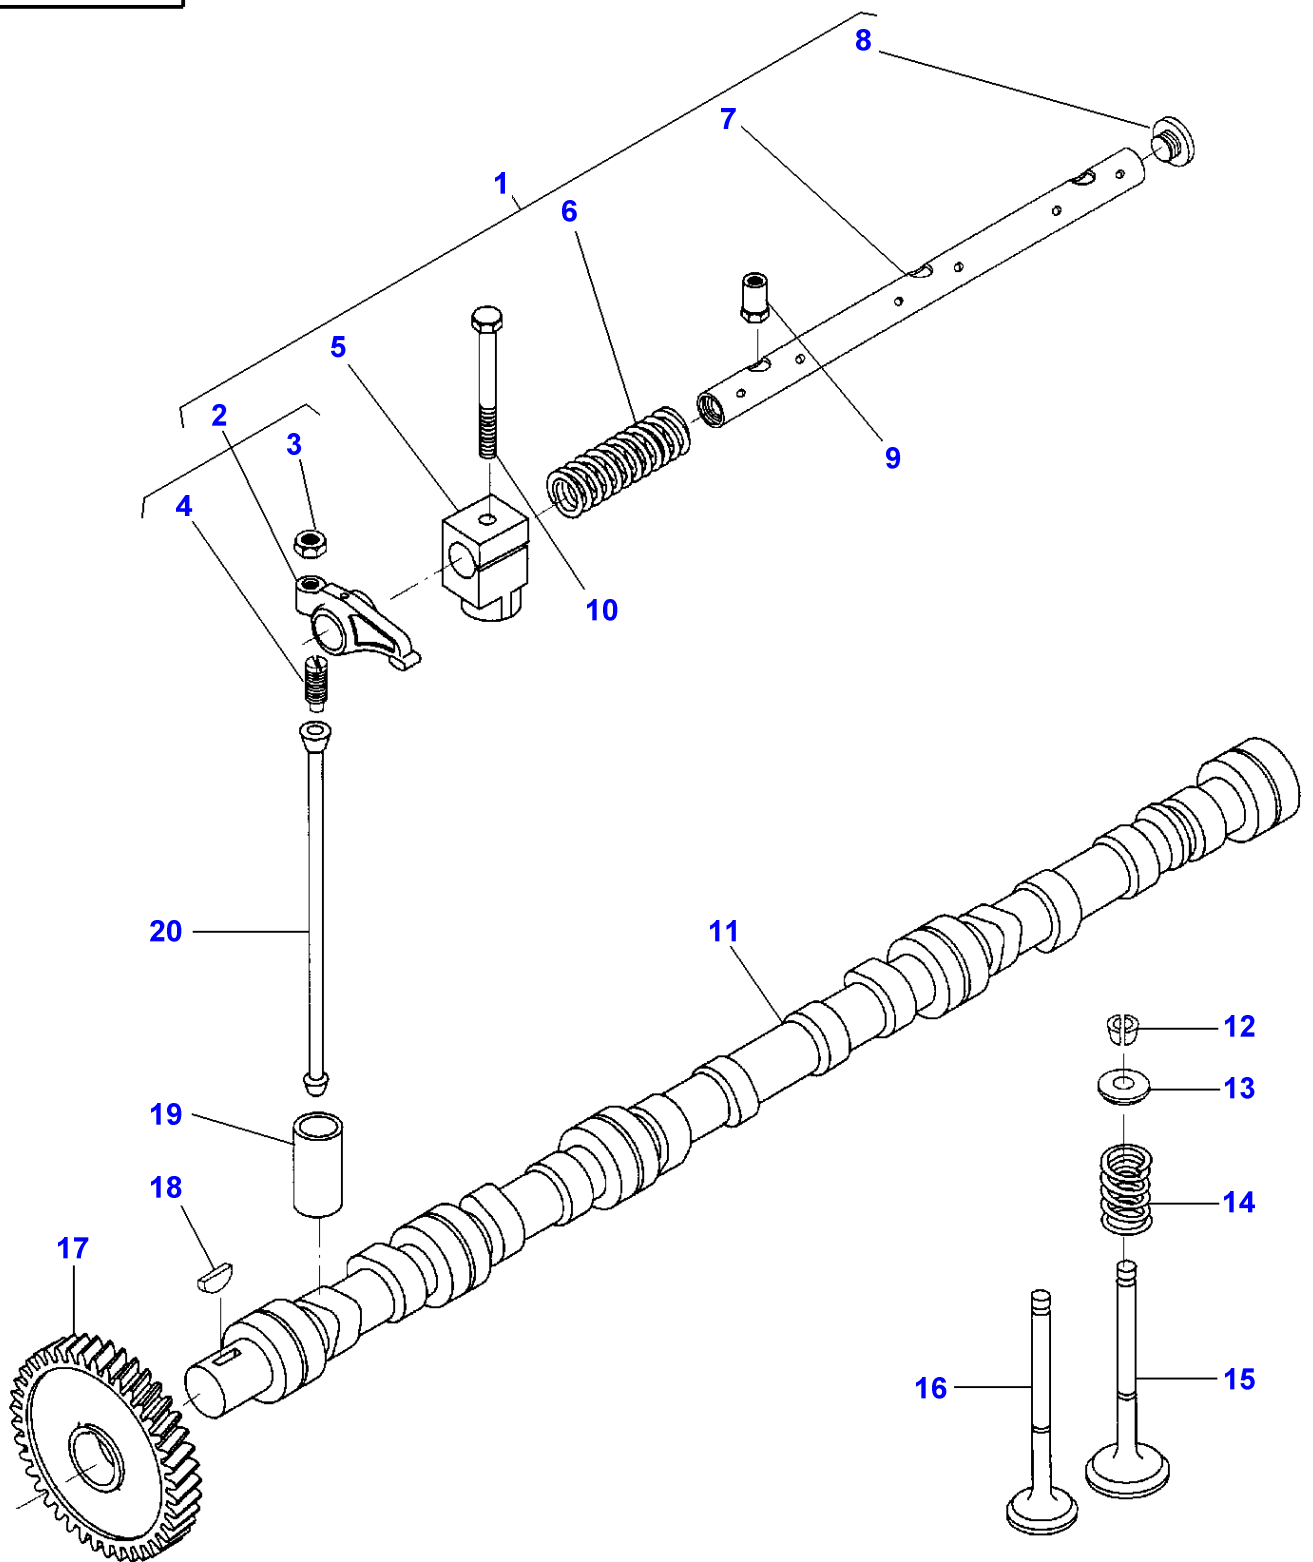

D-HB06-004-A

Item	Part Number	Qty	Description	Comments
				M F 7254 - M F 7256
1	V836655911	2	Rocker Shaft	
2	V836655873	6	Rocker	(1)
3	V512861000	6	Nut	(2)
4	V836655866	6	Screw	(2)
5	V836655869	3	Bracket	(1)
6	V836655884	2	Spring	(1)
7	V836655870	1	Shaft	(1)
8	V836655899	2	Plug	(1)
9	V836655406	4	Nut	
10	V529801910	2	Screw	M10X80
11	V836846376	1	Camshaft	
12	V836646382	24	Cotter	
13	V836646381	12	Cup	
14	V836646380	12	Spring	
15	V836646356	6	Valve Inlet	
16	V836646357	6	Valve Exhaust	
17	V836647920	1	Gear	
18	V603305760	1	Key	
19	V836014264	12	Tappet	
20	V836655867	12	Rod